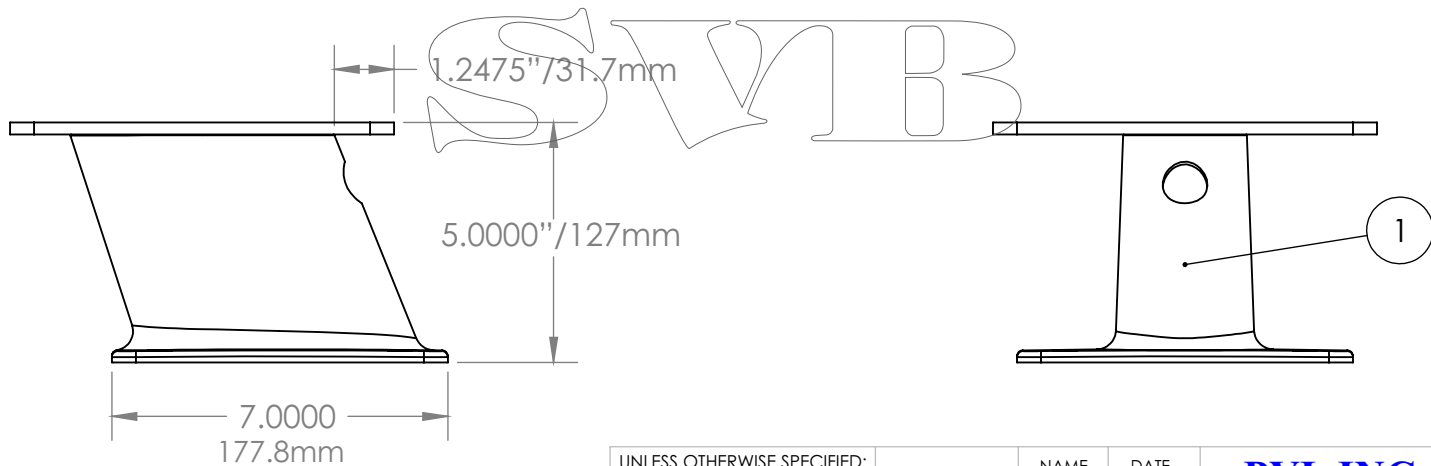

ITEM NO.	PART NUMBER	DESCRIPTION	QTY.
1	Cast PMF-5.1	DIE CAST 5" FWD Itb version	1
2	PM Radar Plate 3.1	1/4" TOP PLATE (U)	1

UNLESS OTHERWISE SPECIFIED:		NAME	DATE	PYI, INC.
DIMENSIONS ARE IN INCHES/mm TOLERANCES: FRACTIONAL ± ANGULAR: MACH ± BEND ± TWO PLACE DECIMAL ± THREE PLACE DECIMAL ±	DRAWN	JR	01.07.08	
	CHECKED			
	ENG APPR.			
INTERPRET GEOMETRIC TOLERANCING PER:	MFG APPR.			TITLE: 5" FWD PWR MNT TO FIT FURUNO/ JRC 24" DOMES
MATERIAL	Q.A.			SIZE DWG. NO. REV A PMF-5U-7 N/C
FINISH	PROPRIETARY AND CONFIDENTIAL			
DO NOT SCALE DRAWING	THE INFORMATION CONTAINED IN THIS DRAWING IS THE SOLE PROPERTY OF PYI, INC. REPRODUCTION IN PART OR AS A WHOLE WITHOUT THE WRITTEN PERMISSION OF PYI, INC.			SCALE: 1:4 WEIGHT: SHEET 1 OF 1