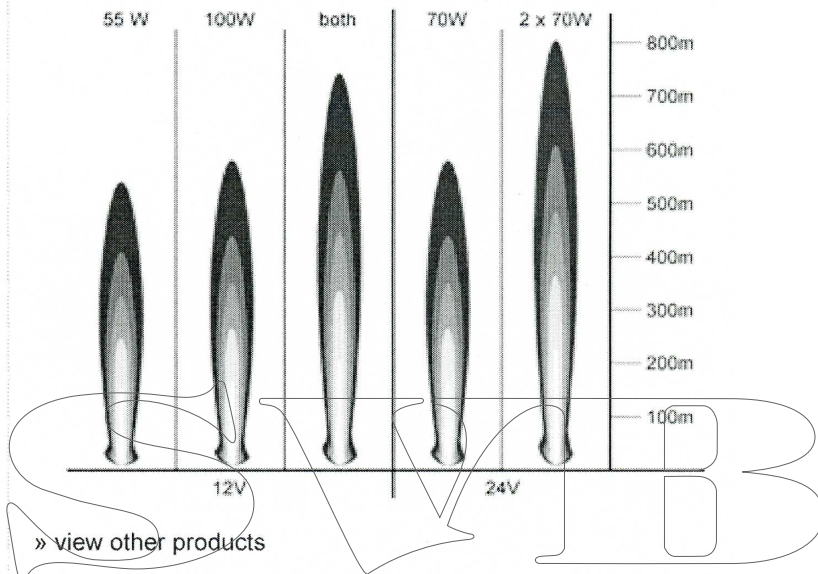

Electrical connection: spiral cable leading out of handle, extended length approx. 3,5 m, with universal plug for connection to socket or cigarette lighter.

Protective system IP 68 to DIN 40050.

1 x toggle switch for close-in range (55W).

1 x microswitch for long range with Morse code function (100W).

Caution: 15-20 A fuse required.

Lichtdiagramm

Illumination Distance

Visit www.hellamarine.com for more information about Hella marine.
 Copyright 2009 Hella marine. All rights reserved.