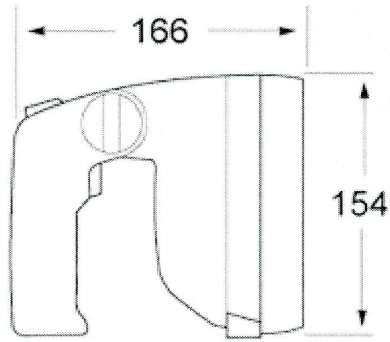

Schutzart IP 68 nach DIN 40050

1 x Wippschalter für den Nahbereich (55W)

1 x Microschalter für den Fernbereich mit Morsefunktion (100W)

Achtung: Absicherung 15-20 A erforderlich.

Compact, high-power, water-proof search lamp with two halogen light bulbs matched to one another. The light beam can be adapted to the desired requirements with two mutually independent switches, whereby the 55W bulb for the close-in range can be switched on simultaneously with the 100W long range bulb. Housing, handle and lens retaining rim of black plastic. Glass lens, aluminium reflector with high gloss vapour coating.

Electrical connection: spiral cable leading out of handle, extended length approx. 3,5 m, with universal plug for connection to socket or cigarette lighter.

Protective system IP 68 to DIN 40050.

1 x toggle switch for close-in range (55W).

1 x microswitch for long range with Morse code function (100W).

Caution: 15-20 A fuse required.

Lichtdiagramm

Illumination Distance

Visit www.hellamarine.com for more information about Hella marine.
 Copyright 2009 Hella marine. All rights reserved.

IPX 6K

Abmessungen

© SVIB