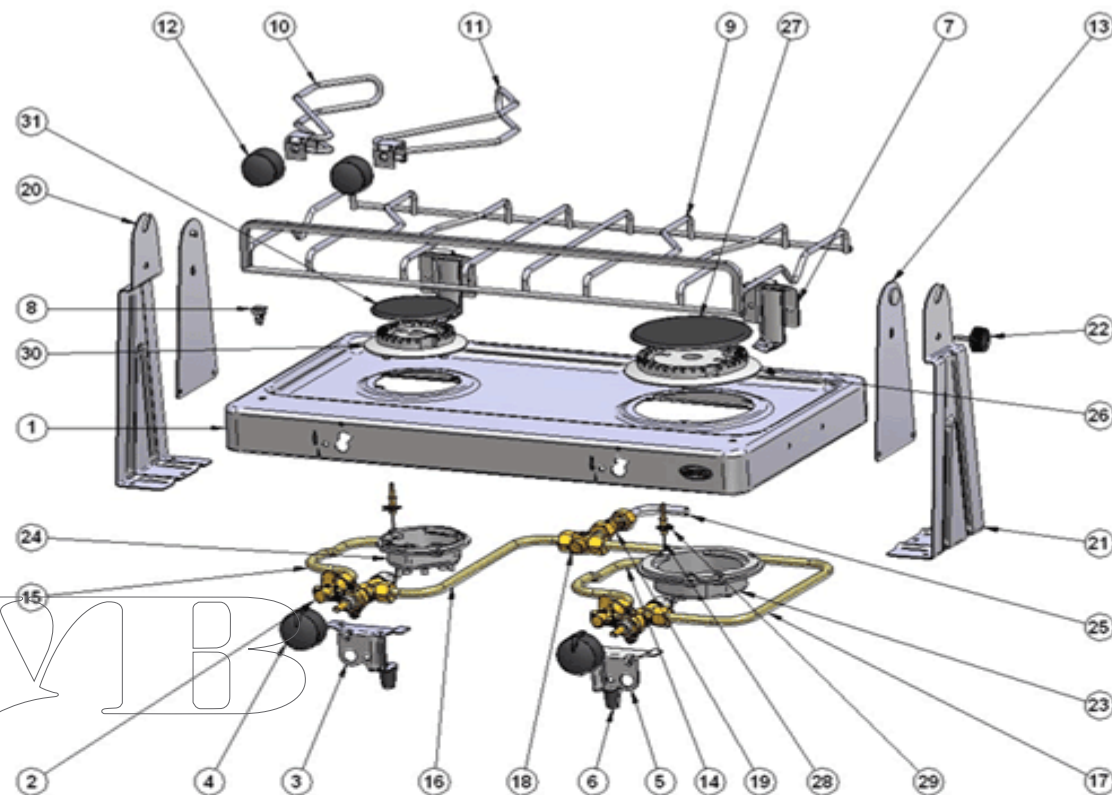

STOVE DUO since 06/1998

Reference	Designation	
1	06247120	Stainless steel casing
2	72087	Safety valve + by-pass 0,42
3	06270034	(Left/h) valve fastening bracket
4	55017	Black contro knob
5	06270035	(Right/h) valve fastening bracket
6	51207	Rubber foot
7	04555023	Pan support foot/hinge
8	71571	Pan support fastening clamp
9	06247138	Pan support
10	SC43300061	Lef/h pan holder
11	SC43300060	Right/h pan holder
12	55018	Pan holder button
13	06140028	Gimble part
14	61186	Large burner feeding pipe
15	61185	Medium burner feeding pipe
16	61183	Medium burner valve feeding pipe
17	61184	Large burner valve feeding pipe
18	59971	Double outlet connection
19	57609	Middle connection
20	04550026	Left gimble support
21	04550027	Right gimble support
22	71520	ssteel screw M4-15
23	59986	Large burner pot + injector (80)
24	59985	Medium burner pot
25	06248163	Manifold ss steel
26	59989	Small burner cup
27	59993	Large burner cap
28	71415	Thermocouple L 350 mm
29	71416	Thermocouple fastening clamp
30	59988	Medium burner cup
31	59992	Medium burner cap