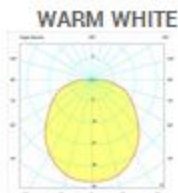

Ceiling lamp with square frame. Plastic frame, white or chrome. Satin diffuser. Installation on ceiling or wall

1 2 3 4

Presentation **Technical data** 2D draws Accessories

Specifications

Power type	Constant Voltage
Light source	6 x LED
Supply	10 ÷ 15 V
Power consumption	2 W
Current consumption	0.13 A @ 12V
Average lifetime	50,000 h
Dimmable	Yes
IP security degree	40

Dimensions

Frame	SQ. 2 13/32"
Recess	9/16" (Thickness)

Design

Frame material	PLASTIC
Finishings	WHITE 9010 / CHROMED
Light colours	WARM WHITE
Mounting	SCREWS

Photometric data

Angle	2800-3100 °K	
Light flow	110°	
Efficiency	133 lm	
Lighthness - distance 1 m	67 lm/W	
Lighthness - distance 2 m	Ø 3.01 m	42.28 lux
Lighthness - distance 3 m	Ø 6.02 m	10.57 lux
	Ø 9.03 m	4.07 lux