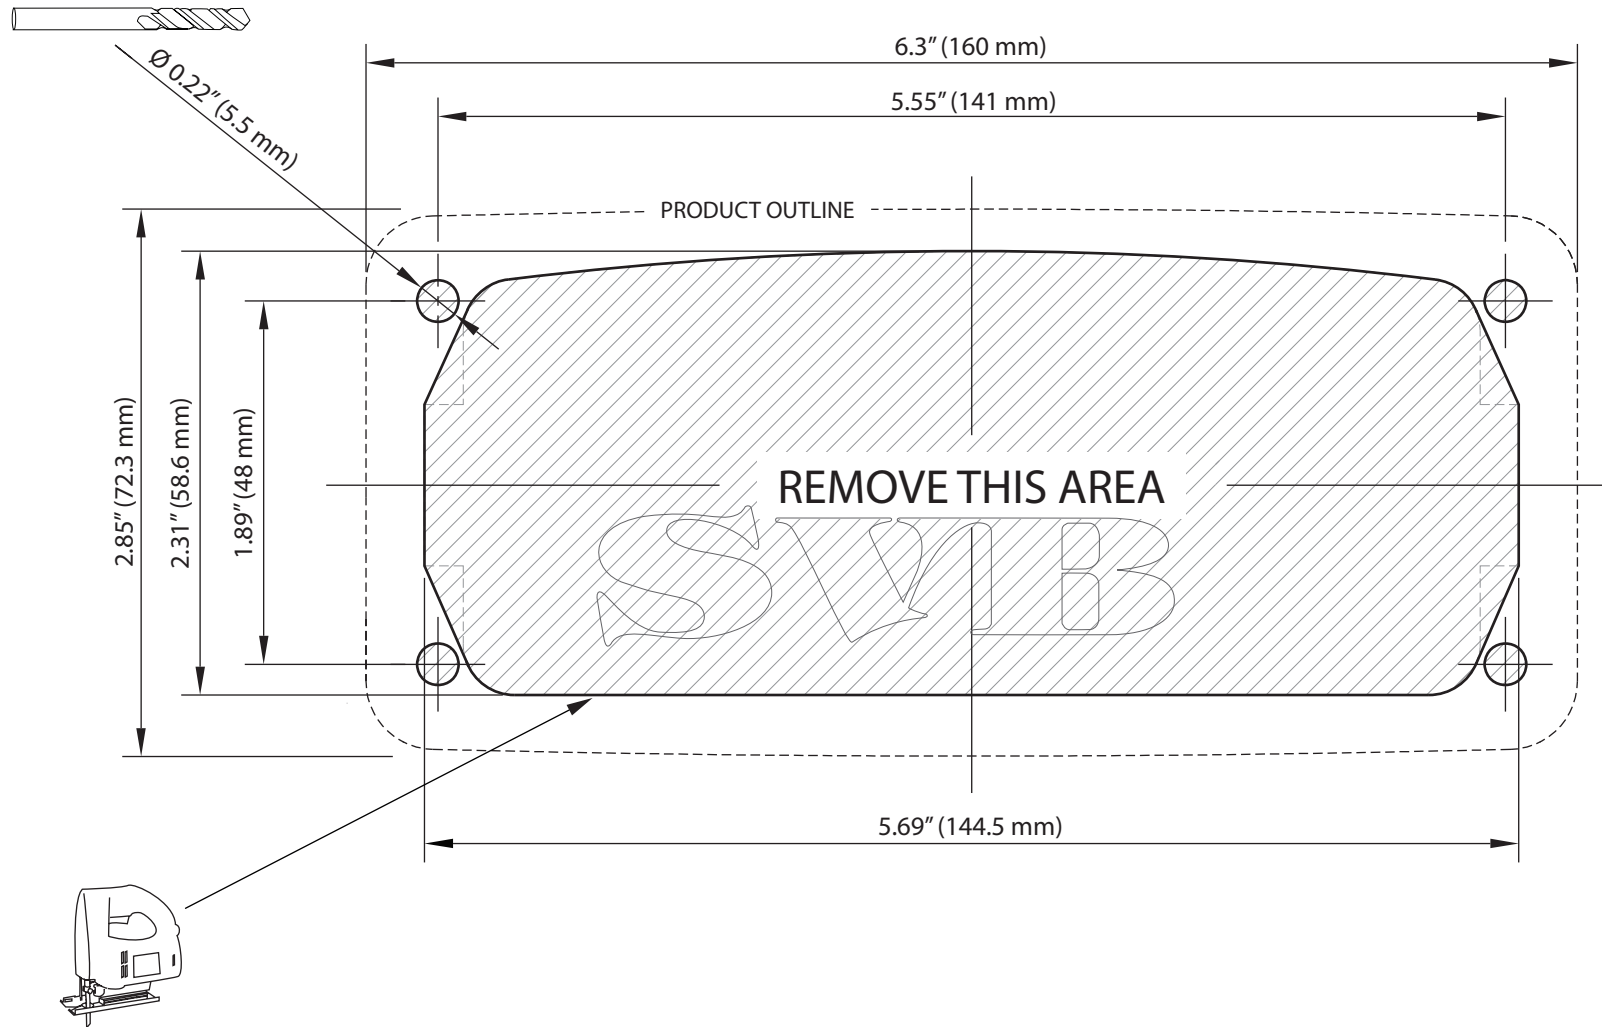

MOUNTING TEMPLATE FOR VHF'S (Type B)

NOTE:
DO NOT SCALE
PRINT 1:1

IMPORTANT. Do not use this template if it has been rescaled by copying or printing. If this is not the original, or is a print from a file, please check the dimension lines below are to scale before use.