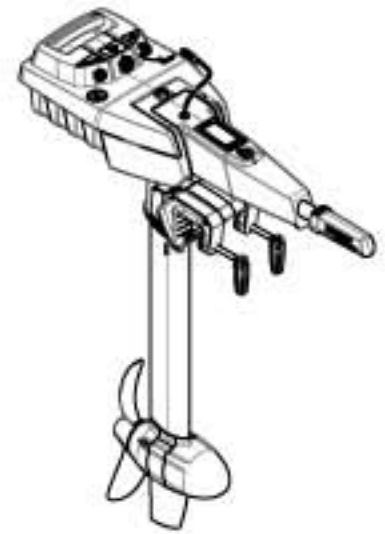

Front View / Frontalansicht

X = 1022 mm (short)  
X = 1147 mm (long)

Side View / Seitenansicht

Trim Position / Trim Positionen

removable at 90°  
abnehmbar bei 90°

removable at 70°  
abnehmbar bei 70°

use max. 30°

removable  
abnehmbar

removable  
abnehmbar

Torqueedo  
Travel 503 L

1140-00	Travel 503 - S	1502
1141-00	Travel 503 - L	1542
1142-00	Travel 503 - S	1502
1143-00	Travel 503 - L	1542
Accessories	See drawing	See drawing