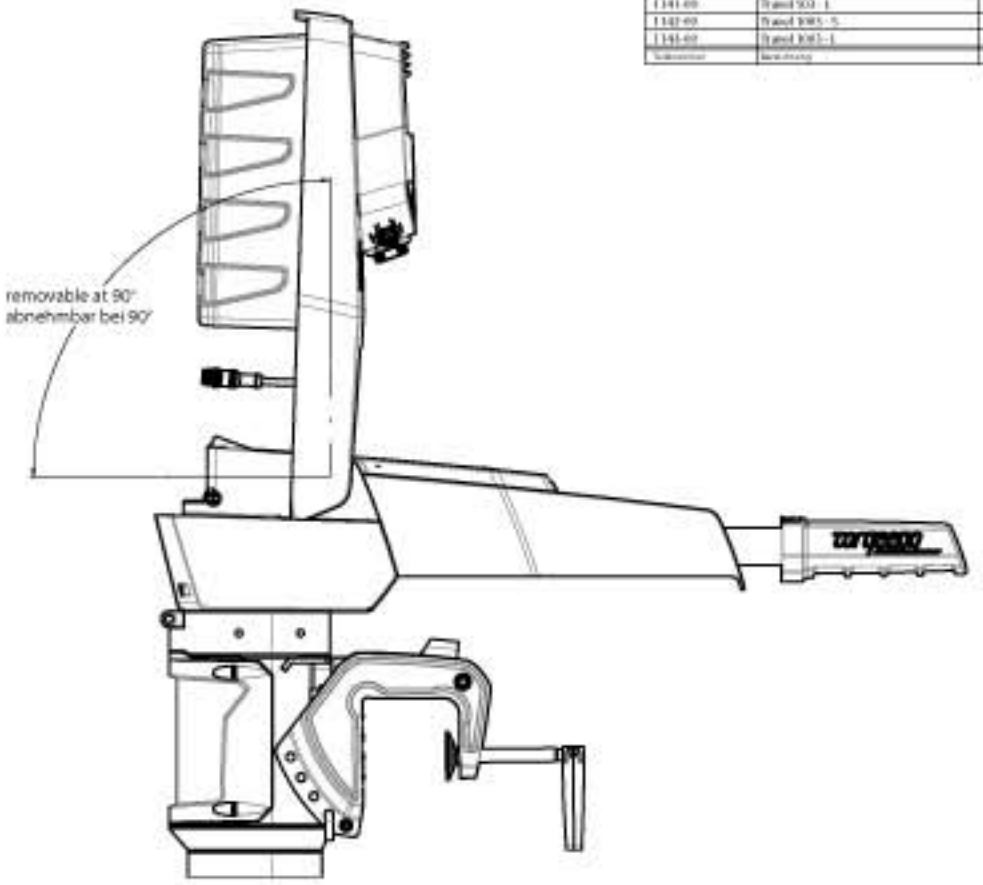

Front View / Frontalansicht

X = 1022 mm (short)  
X = 1147 mm (long)

Side View / Seitenansicht

Trim Position / Trim Positionen

removable at 90°  
abnehmbar bei 90°

removable at 70°  
abnehmbar bei 70°

use max. 30°

removable  
abnehmbar

removable  
abnehmbar

Torqueedo  
Travel 503 L

1140-00	Travel 503 - S	1502
1141-00	Travel 503 - L	1542
1142-00	Travel 503 - S	1502
1143-00	Travel 503 - L	1542
Accessories	See drawing	See drawing