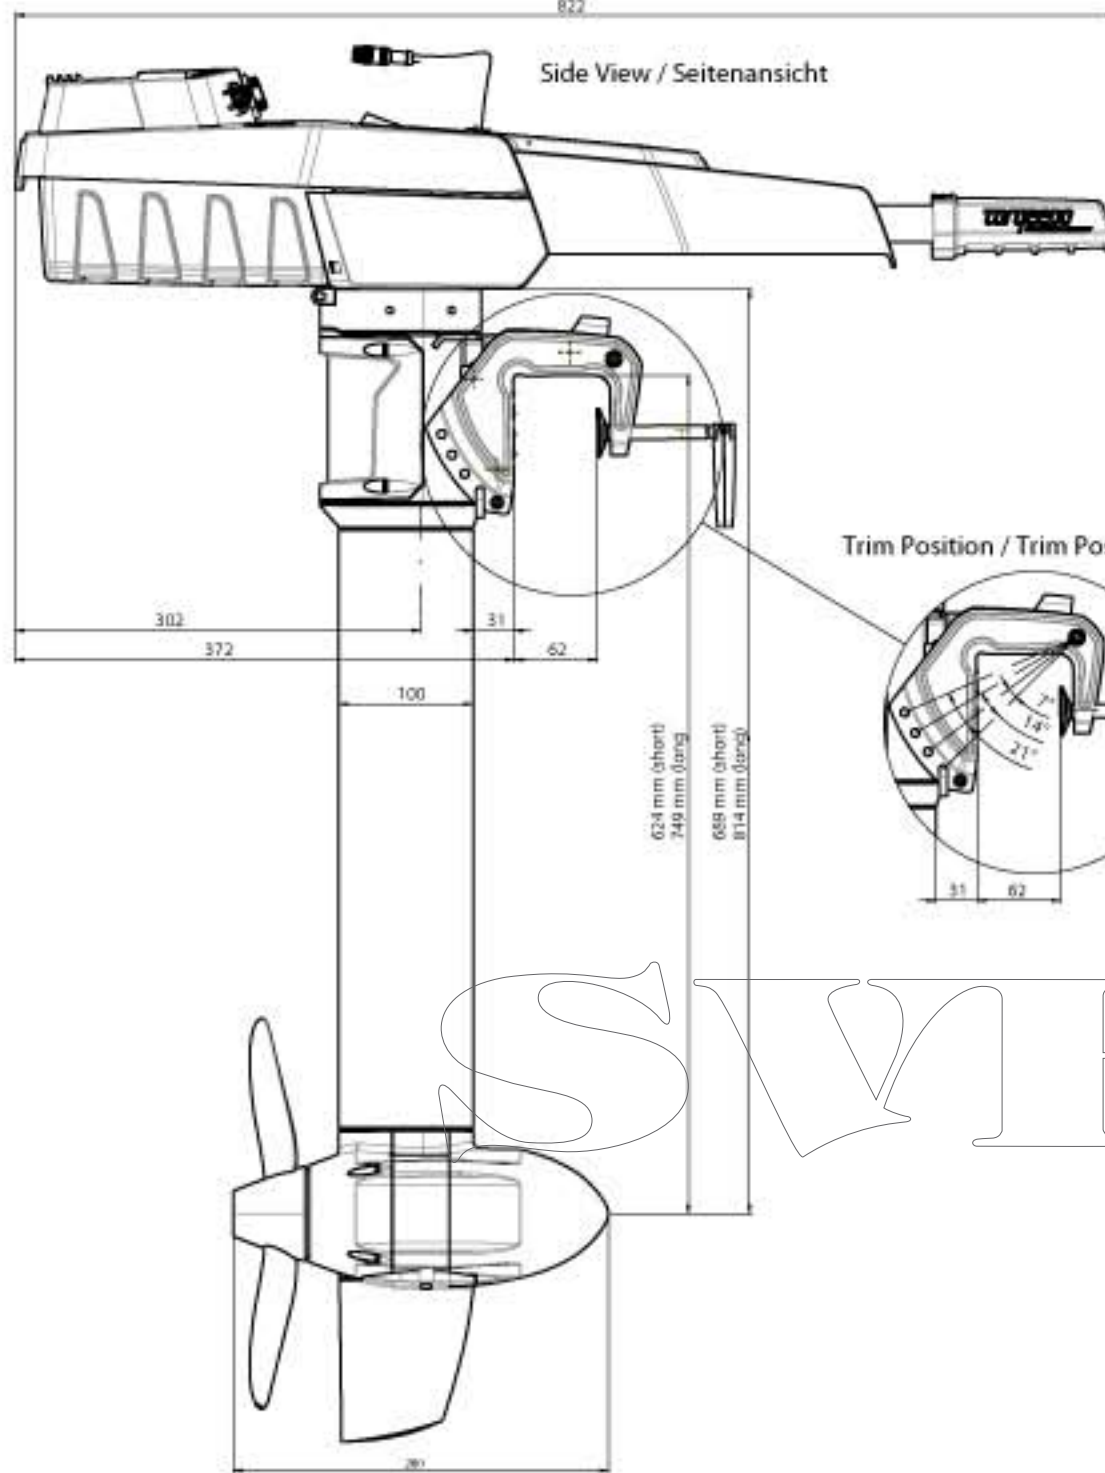

Front View / Frontalansicht

X = 1022 mm (short)  
X = 1147 mm (long)

Side View / Seitenansicht

Trim Position / Trim Positionen

removable at 90°  
abnehmbar bei 90°

removable at 70°  
abnehmbar bei 70°

use max. 30°

removable  
abnehmbar

removable  
abnehmbar

Torqueedo  
Travel 503 L

1140-00	Travel 503 - S	1502
1141-00	Travel 503 - L	1542
1142-00	Travel 503 - S	1502
1143-00	Travel 503 - L	1542
Accessories	See drawing	See drawing