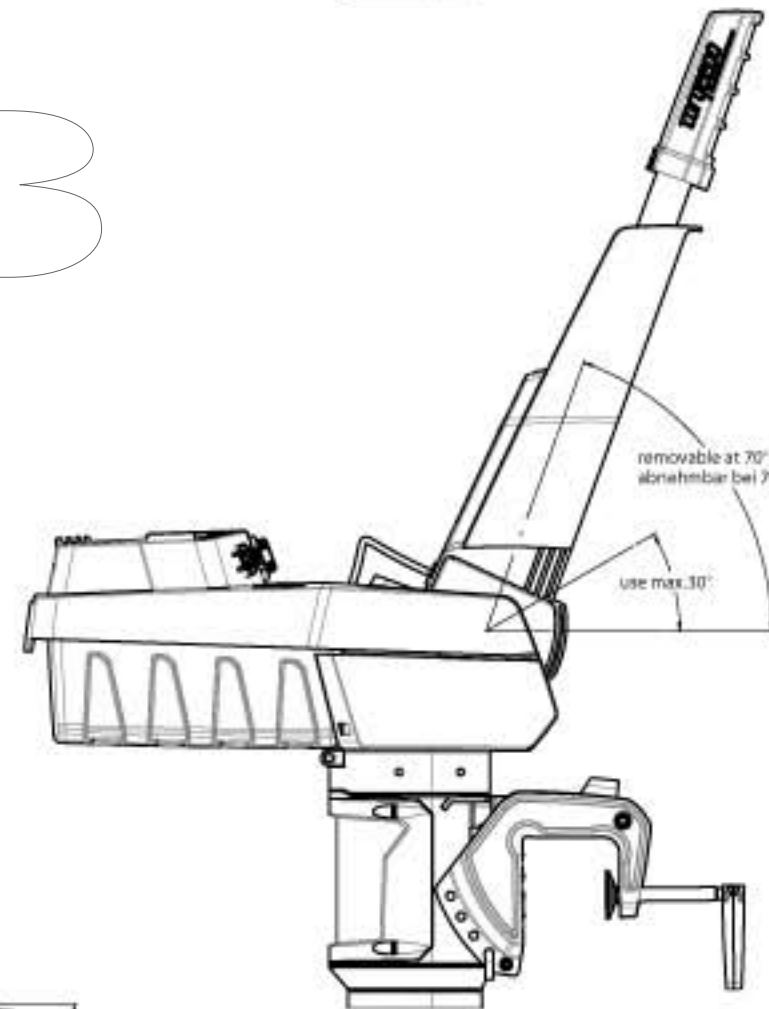

Front View / Frontalansicht

X = 1022 mm (short)  
X = 1147 mm (long)

Side View / Seitenansicht

Trim Position / Trim Positionen

removable at 90°  
abnehmbar bei 90°

removable at 70°  
abnehmbar bei 70°

use max. 30°

removable  
abnehmbar

removable  
abnehmbar

Torqueedo  
Travel 503 L

1140-00	Travel 503 - S	1502
1141-00	Travel 503 - L	1542
1142-00	Travel 503 - S	1502
1143-00	Travel 503 - L	1542
Accessories	See drawing	See drawing