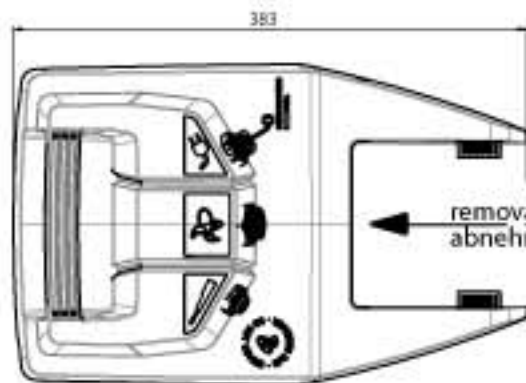

Front View / Frontalansicht

X = 1022 mm (short)  
X = 1147 mm (long)

Side View / Seitenansicht

Trim Position / Trim Positionen

removable at 90°  
abnehmbar bei 90°

removable at 70°  
abnehmbar bei 70°

use max. 30°

removable  
abnehmbar

removable  
abnehmbar

Torqueedo  
Travel 503 L

1140-00	Travel 503 - S	1502
1141-00	Travel 503 - L	1542
1142-00	Travel 503 - S	1502
1143-00	Travel 503 - L	1542
Accessories	See drawing	See drawing