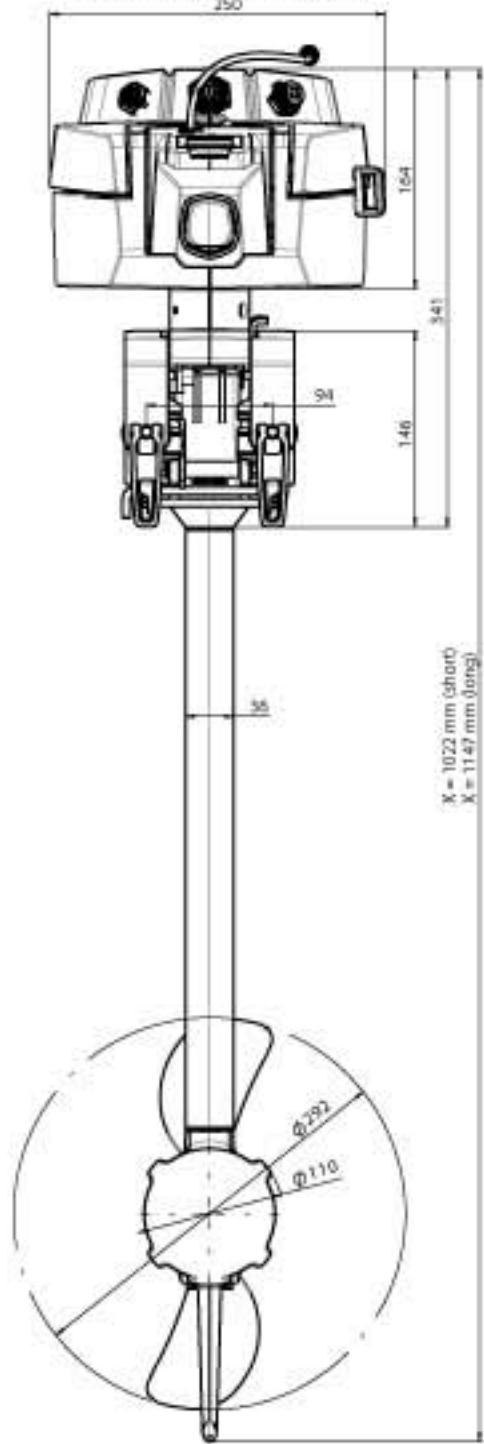

Front View / Frontalansicht

X = 1022 mm (short)  
X = 1147 mm (long)

Side View / Seitenansicht

Trim Position / Trim Positionen

removable at 90°  
abnehmbar bei 90°

removable at 70°  
abnehmbar bei 70°

use max. 30°

removable  
abnehmbar

removable  
abnehmbar

Torqueedo  
Travel 503 L

1140-00	Travel 503 - S	1502
1141-00	Travel 503 - L	1542
1142-00	Travel 503 - S	1502
1143-00	Travel 503 - L	1542
Accessories	See drawing	See drawing