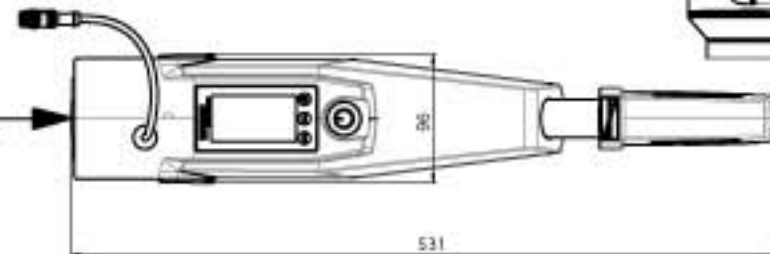

Front View / Frontalansicht

X = 1022 mm (short)  
X = 1147 mm (long)

Side View / Seitenansicht

Trim Position / Trim Positionen

removable at 90°  
abnehmbar bei 90°

removable at 70°  
abnehmbar bei 70°

use max. 30°

removable  
abnehmbar

removable  
abnehmbar

Torqueedo  
Travel 503 L

1140-00	Travel 503 - S	1502
1141-00	Travel 503 - L	1542
1142-00	Travel 503 - S	1502
1143-00	Travel 503 - L	1542
Accessories	See drawing	See drawing