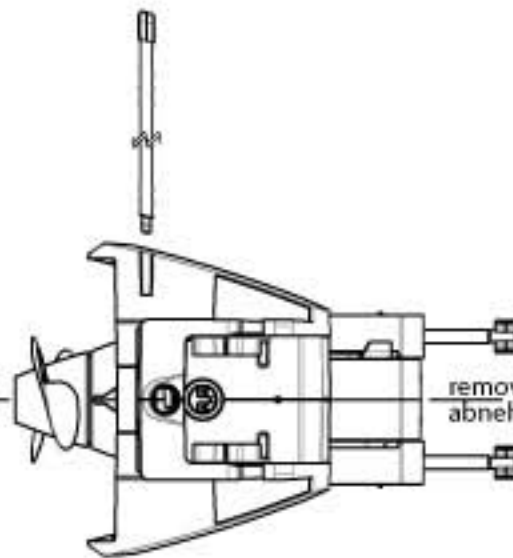

Front View / Frontalansicht

X = 1022 mm (short)  
X = 1147 mm (long)

Side View / Seitenansicht

Trim Position / Trim Positionen

removable at 90°  
abnehmbar bei 90°

removable at 70°  
abnehmbar bei 70°

use max. 30°

removable  
abnehmbar

removable  
abnehmbar

Torqueedo  
Travel 503 L

1140-00	Travel 503 - S	1502
1141-00	Travel 503 - L	1542
1142-00	Travel 503 - S	1502
1143-00	Travel 503 - L	1542
Accessories	See drawing	See drawing