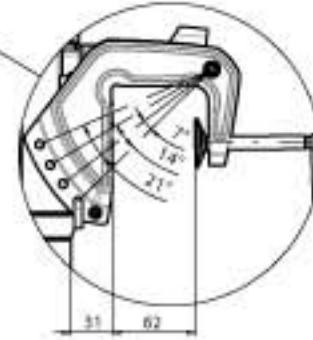

Front View / Frontalansicht

X = 1022 mm (short)  
X = 1147 mm (long)

Side View / Seitenansicht

Trim Position / Trim Positionen

removable at 90°  
abnehmbar bei 90°

removable at 70°  
abnehmbar bei 70°

use max. 30°

removable  
abnehmbar

removable  
abnehmbar

Torqueedo  
Travel 503 L

1140-00	Travel 503 - S	1502
1141-00	Travel 503 - L	1542
1142-00	Travel 503 - S	1502
1143-00	Travel 503 - L	1542
Accessories	See drawing	See drawing