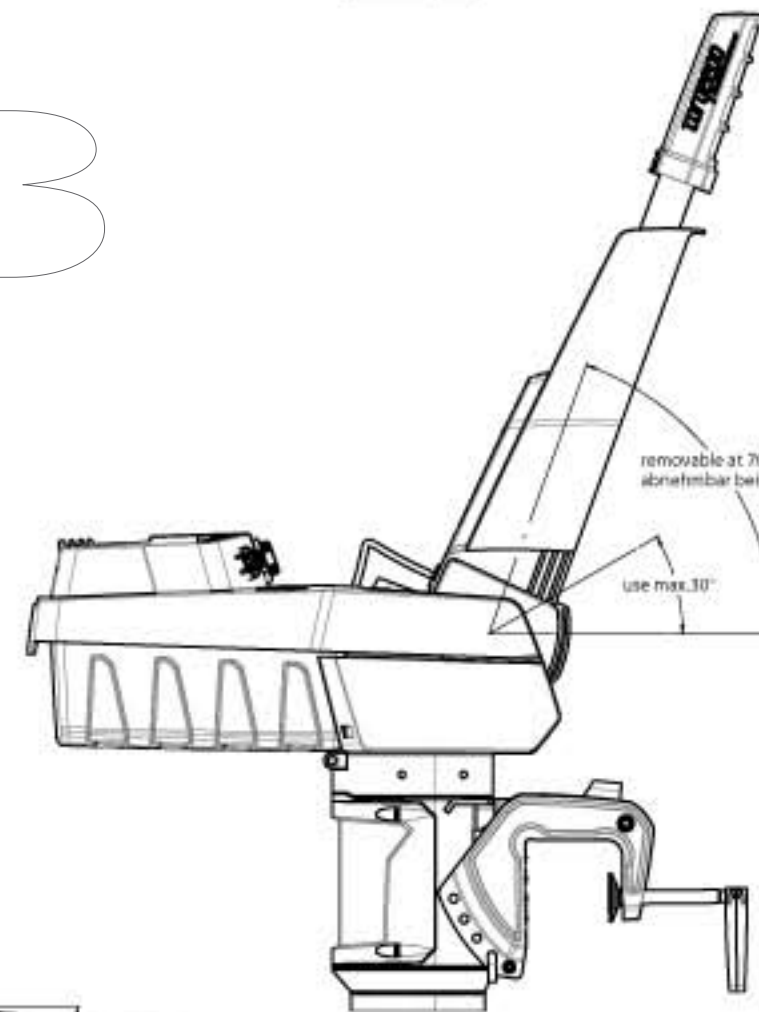

Front View / Frontalansicht

X = 1023 mm (short)
X = 1143 mm (long)

Side View / Seitenansicht

Trim Position / Trim Positionen

624 mm (short)
749 mm (long)
689 mm (short)
814 mm (long)

1140-00	Stand 900 - S	1022
1141-00	Stand 900 - L	1147
1142-00	Stand 900 - S	1022
1143-00	Stand 900 - L	1147
1144-00	Stand 900 - S	1022
1145-00	Stand 900 - L	1147

removable at 90°
abnehmbar bei 90°

removable at 70°
abnehmbar bei 70°

use max. 30°

removable
abnehmbar

removable
abnehmbar

Torqeedo
Travel 1003 L