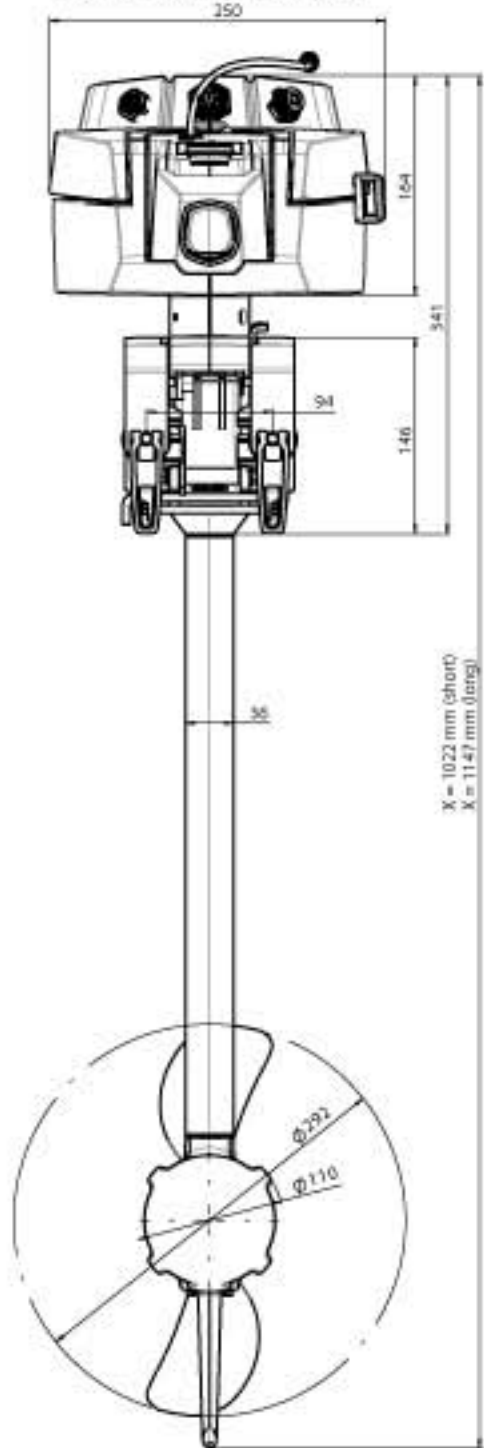

Front View / Frontalansicht

X = 1023 mm (short)
X = 1143 mm (long)

Side View / Seitenansicht

Trim Position / Trim Positionen

624 mm (short)
749 mm (long)
689 mm (short)
814 mm (long)

1140-00	Stand 900 - S	1022
1141-00	Stand 900 - L	1147
1142-00	Stand 900 - S	1022
1143-00	Stand 900 - L	1147
1144-00	Stand 900 - S	1022
1145-00	Stand 900 - L	1147

removable at 90°
abnehmbar bei 90°

removable at 70°
abnehmbar bei 70°

use max. 30°

removable
abnehmbar

removable
abnehmbar

Torqeedo
Travel 1003 L