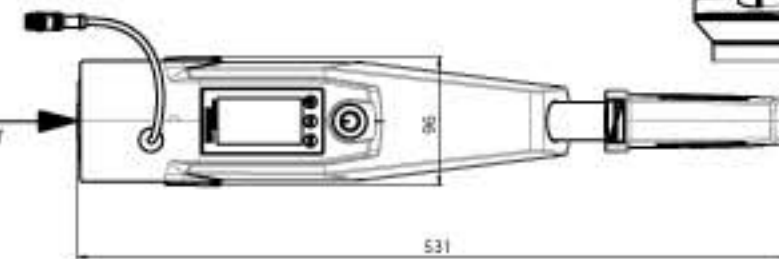

Front View / Frontalansicht

X = 1023 mm (short)
X = 1143 mm (long)

Side View / Seitenansicht

Trim Position / Trim Positionen

624 mm (short)
749 mm (long)
689 mm (short)
814 mm (long)

1140-00	Stand 900 - S	1022
1141-00	Stand 900 - L	1147
1142-00	Stand 900 - S	1022
1143-00	Stand 900 - L	1147
1144-00	Stand 900 - S	1022
1145-00	Stand 900 - L	1147

removable at 90°
abnehmbar bei 90°

removable at 70°
abnehmbar bei 70°

use max. 30°

removable
abnehmbar

removable
abnehmbar

Torqeedo
Travel 1003 L