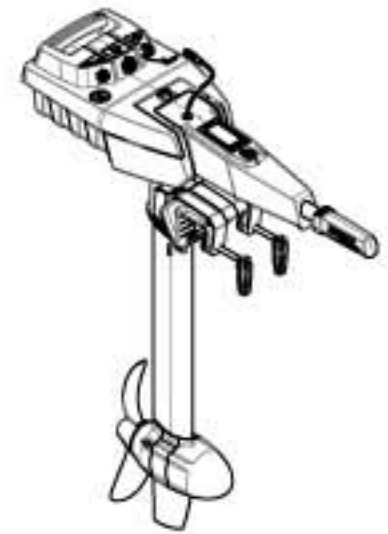

Front View / Frontalansicht

X = 1023 mm (short)
X = 1143 mm (long)

Side View / Seitenansicht

Trim Position / Trim Positionen

624 mm (short)
749 mm (long)
689 mm (short)
814 mm (long)

1140-00	Stand 900 - S	1022
1141-00	Stand 900 - L	1147
1142-00	Stand 900 - S	1022
1143-00	Stand 900 - L	1147
1144-00	Stand 900 - S	1022
1145-00	Stand 900 - L	1147

removable at 90°
abnehmbar bei 90°

removable at 70°
abnehmbar bei 70°

use max. 30°

removable
abnehmbar

removable
abnehmbar

Torqeedo
Travel 1003 L