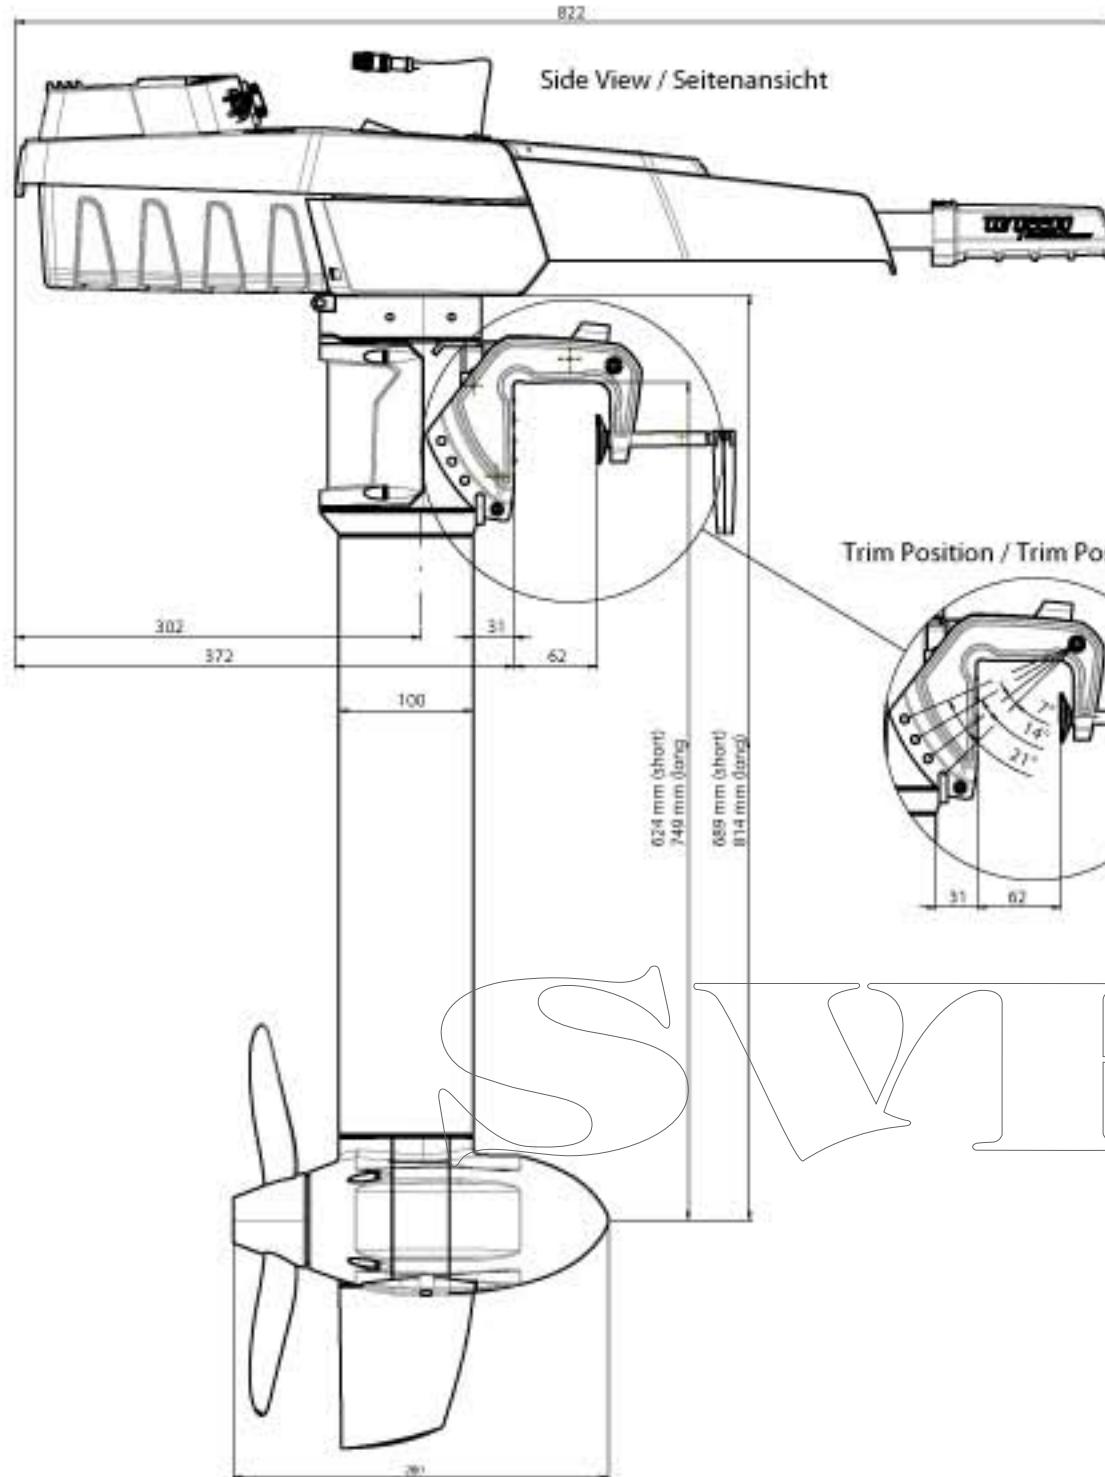

Front View / Frontalansicht

X = 1023 mm (short)
X = 1143 mm (long)

Side View / Seitenansicht

Trim Position / Trim Positionen

624 mm (short)
749 mm (long)
689 mm (short)
814 mm (long)

1140-00	Stand 900 - S	1022
1141-00	Stand 900 - L	1147
1142-00	Stand 900 - S	1022
1143-00	Stand 900 - L	1147
1144-00	Stand 900 - S	1022
1145-00	Stand 900 - L	1147

removable at 90°
abnehmbar bei 90°

removable at 70°
abnehmbar bei 70°

use max. 30°

removable
abnehmbar

removable
abnehmbar

Torqeedo
Travel 1003 L