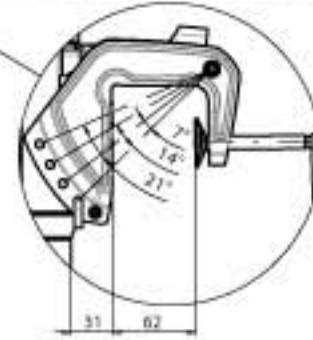

Front View / Frontalansicht

X = 1023 mm (short)
X = 1143 mm (long)

Side View / Seitenansicht

Trim Position / Trim Positionen

624 mm (short)
749 mm (long)
689 mm (short)
814 mm (long)

1140-00	Stand 900 - S	1022
1141-00	Stand 900 - L	1147
1142-00	Stand 900 - S	1022
1143-00	Stand 900 - L	1147
1144-00	Stand 900 - S	1022
1145-00	Stand 900 - L	1147

removable at 90°
abnehmbar bei 90°

removable at 70°
abnehmbar bei 70°

use max. 30°

removable
abnehmbar

removable
abnehmbar

Torqeedo
Travel 1003 L