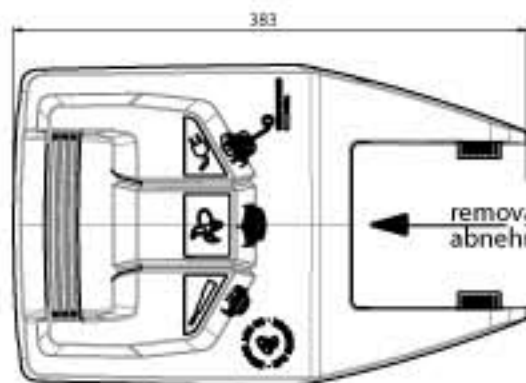

Front View / Frontalansicht

X = 1023 mm (short)
X = 1143 mm (long)

Side View / Seitenansicht

Trim Position / Trim Positionen

624 mm (short)
749 mm (long)
689 mm (short)
814 mm (long)

1140-00	Stand 900 - S	1022
1141-00	Stand 900 - L	1147
1142-00	Stand 900 - S	1022
1143-00	Stand 900 - L	1147
1144-00	Stand 900 - S	1022
1145-00	Stand 900 - L	1147

removable at 90°
abnehmbar bei 90°

removable at 70°
abnehmbar bei 70°

use max. 30°

removable
abnehmbar

removable
abnehmbar

Torqeedo
Travel 1003 L