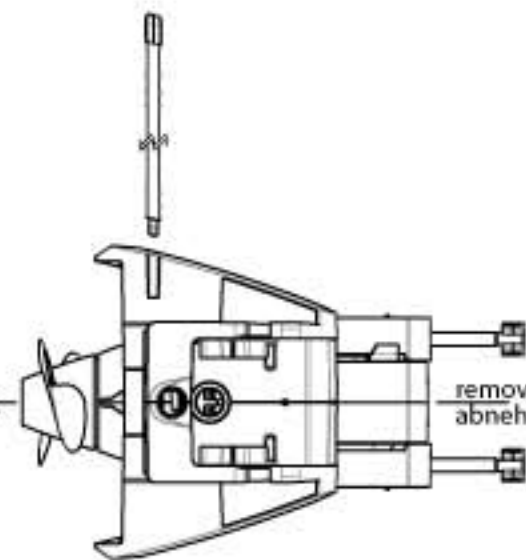

Front View / Frontalansicht

X = 1023 mm (short)
X = 1143 mm (long)

Side View / Seitenansicht

Trim Position / Trim Positionen

624 mm (short)
749 mm (long)
689 mm (short)
814 mm (long)

1140-00	Stand 900 - S	1022
1141-00	Stand 900 - L	1147
1142-00	Stand 900 - S	1022
1143-00	Stand 900 - L	1147
1144-00	Stand 900 - S	1022
1145-00	Stand 900 - L	1147

removable at 90°
abnehmbar bei 90°

removable at 70°
abnehmbar bei 70°

use max. 30°

removable
abnehmbar

removable
abnehmbar

Torqeedo
Travel 1003 L