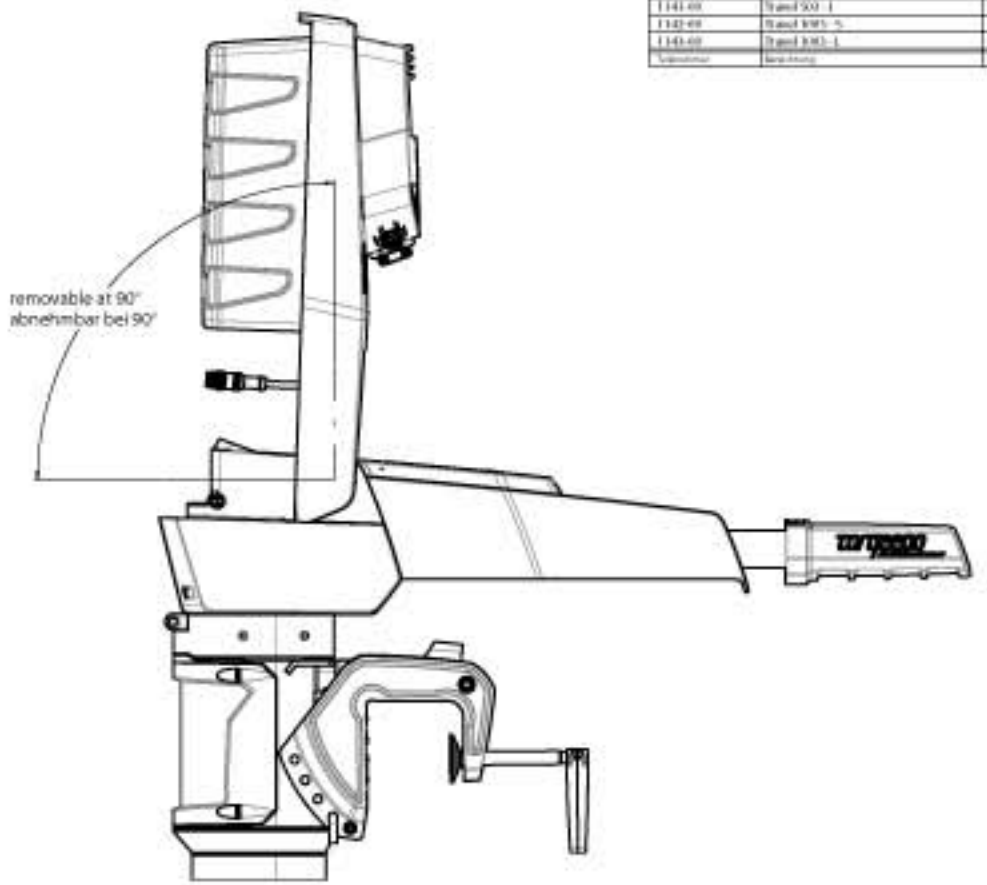

Front View / Frontalansicht

X = 1023 mm (short)
X = 1143 mm (long)

Side View / Seitenansicht

Trim Position / Trim Positionen

624 mm (short)
749 mm (long)
689 mm (short)
814 mm (long)

1140-00	Stand 900 - S	1022
1141-00	Stand 900 - L	1147
1142-00	Stand 900 - S	1022
1143-00	Stand 900 - L	1147
1144-00	Stand 900 - S	1022
1145-00	Stand 900 - L	1147

removable at 90°
abnehmbar bei 90°

removable at 70°
abnehmbar bei 70°

use max. 30°

removable
abnehmbar

removable
abnehmbar

Torqeedo
Travel 1003 L