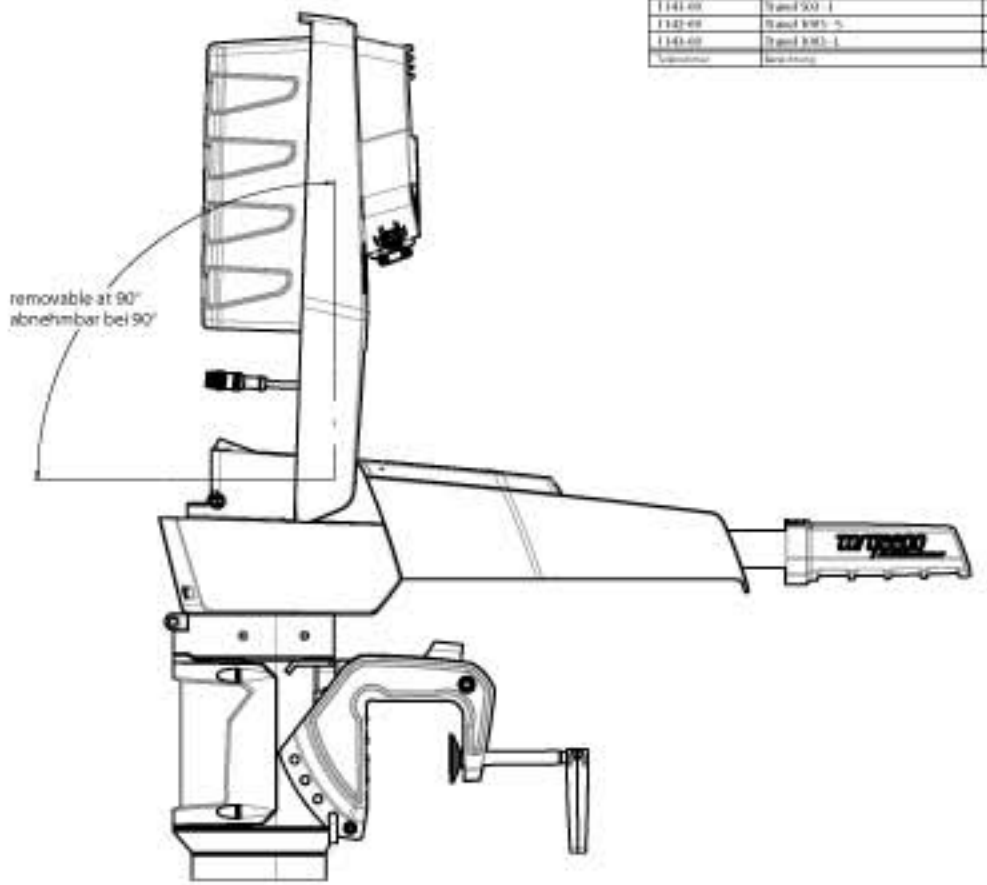

Front View / Frontalansicht

X = 1023 mm (short)  
X = 1143 mm (long)

Side View / Seitenansicht

Trim Position / Trim Positionen

624 mm (short)  
749 mm (long)  
689 mm (short)  
814 mm (long)

1140-00	Stand 900 - S	1872
1141-00	Stand 900 - L	1947
1142-00	Stand 800 - S	1872
1143-00	Stand 800 - L	1947
1144-00	Stand 700 - S	1872
1145-00	Stand 700 - L	1947

removable at 90°  
abnehmbar bei 90°

removable at 70°  
abnehmbar bei 70°

use max. 30°

removable  
abnehmbar

removable  
abnehmbar

Torqueedo  
Travel 1003 S