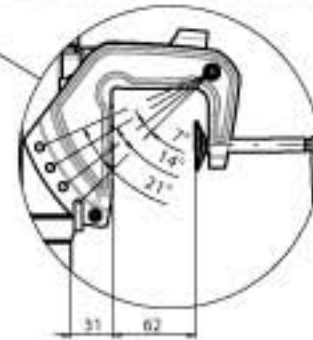

Front View / Frontalansicht

X = 1023 mm (short)  
X = 1143 mm (long)

Side View / Seitenansicht

Trim Position / Trim Positionen

624 mm (short)  
749 mm (long)  
689 mm (short)  
814 mm (long)

1140-00	Stand 900 - S	1872
1141-00	Stand 900 - L	1947
1142-00	Stand 800 - S	1872
1143-00	Stand 800 - L	1947
1144-00	Stand 700 - S	1872
1145-00	Stand 700 - L	1947

removable at 90°  
abnehmbar bei 90°

removable at 70°  
abnehmbar bei 70°

use max. 30°

removable  
abnehmbar

removable  
abnehmbar

Torqueedo  
Travel 1003 S