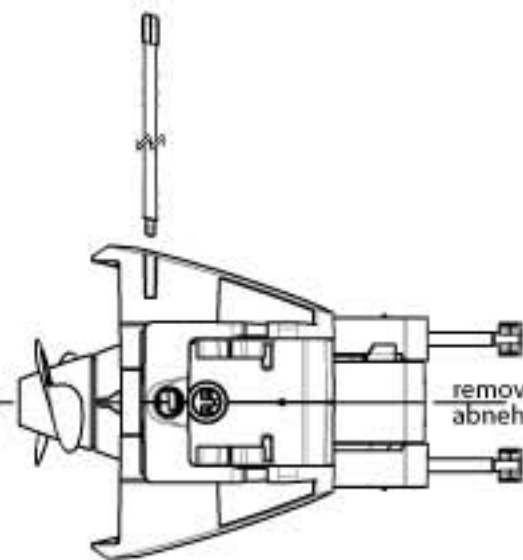

Front View / Frontalansicht

X = 1023 mm (short)  
X = 1143 mm (long)

Side View / Seitenansicht

Trim Position / Trim Positionen

624 mm (short)  
749 mm (long)  
689 mm (short)  
814 mm (long)

1140-00	Stand 900 - S	1872
1141-00	Stand 900 - L	1947
1142-00	Stand 800 - S	1872
1143-00	Stand 800 - L	1947
1144-00	Stand 700 - S	1872
1145-00	Stand 700 - L	1947

removable at 90°  
abnehmbar bei 90°

removable at 70°  
abnehmbar bei 70°

use max. 30°

removable  
abnehmbar

removable  
abnehmbar

Torqueedo  
Travel 1003 S