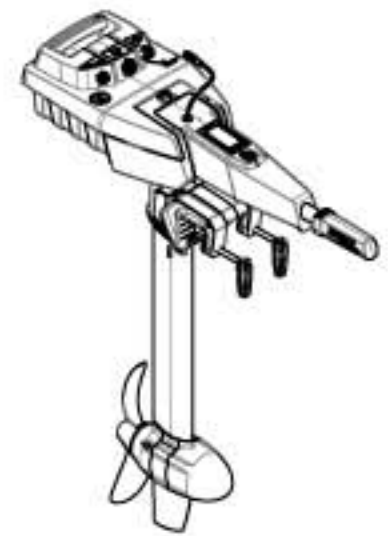

Front View / Frontalansicht

X = 1023 mm (short)  
X = 1143 mm (long)

Side View / Seitenansicht

Trim Position / Trim Positionen

624 mm (short)  
749 mm (long)  
689 mm (short)  
814 mm (long)

1140-00	Stand 900 - S	1872
1141-00	Stand 900 - L	1947
1142-00	Stand 800 - S	1872
1143-00	Stand 800 - L	1947
1144-00	Stand 700 - S	1872
1145-00	Stand 700 - L	1947

removable at 90°  
abnehmbar bei 90°

removable at 70°  
abnehmbar bei 70°

use max. 30°

removable  
abnehmbar

removable  
abnehmbar

Torqueedo  
Travel 1003 S