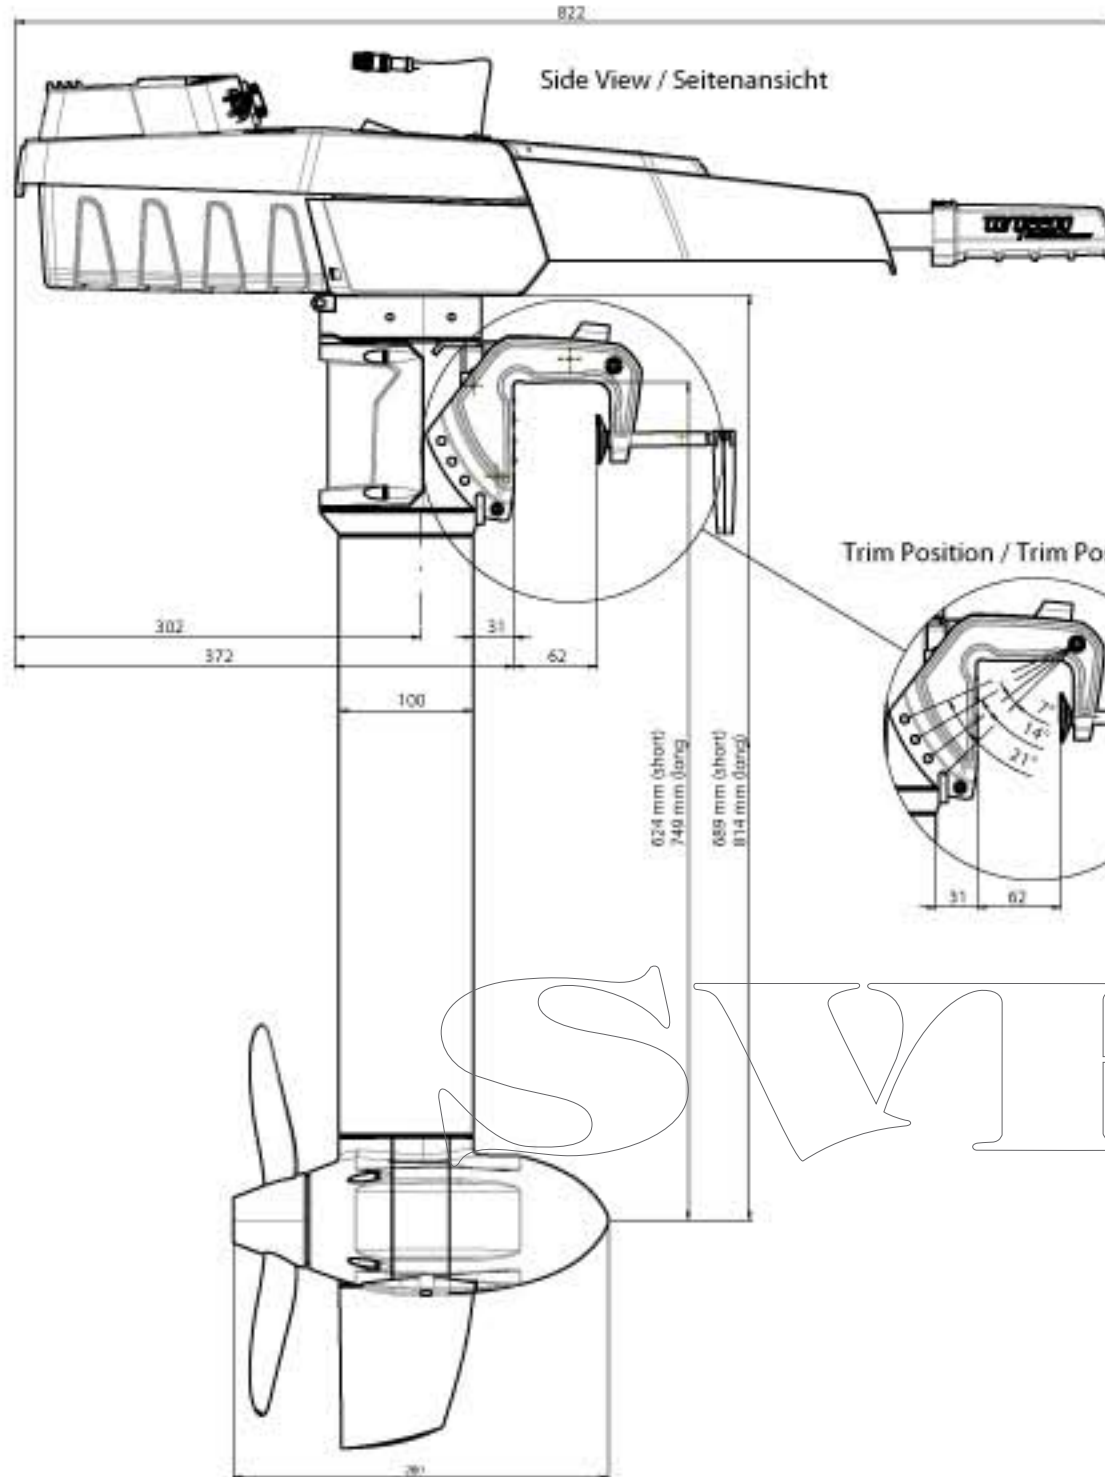

Front View / Frontalansicht

X = 1023 mm (short)  
X = 1143 mm (long)

Side View / Seitenansicht

Trim Position / Trim Positionen

624 mm (short)  
749 mm (long)  
689 mm (short)  
814 mm (long)

1140-00	Stand 900 - S	1872
1141-00	Stand 900 - L	1947
1142-00	Stand 800 - S	1872
1143-00	Stand 800 - L	1947
1144-00	Stand 700 - S	1872
1145-00	Stand 700 - L	1947

removable at 90°  
abnehmbar bei 90°

removable at 70°  
abnehmbar bei 70°

use max. 30°

removable  
abnehmbar

removable  
abnehmbar

Torqueedo  
Travel 1003 S