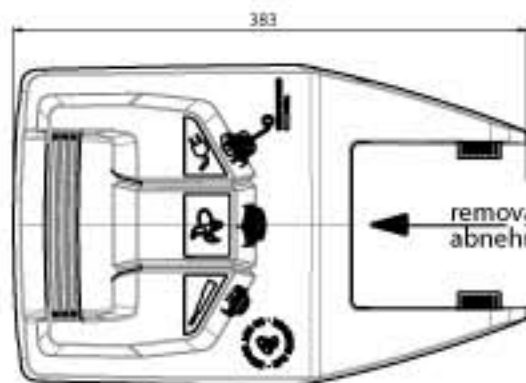

Front View / Frontalansicht

X = 1023 mm (short)  
X = 1143 mm (long)

Side View / Seitenansicht

Trim Position / Trim Positionen

624 mm (short)  
749 mm (long)  
689 mm (short)  
814 mm (long)

1140-00	Stand 900 - S	1872
1141-00	Stand 900 - L	1947
1142-00	Stand 800 - S	1872
1143-00	Stand 800 - L	1947
1144-00	Stand 700 - S	1872
1145-00	Stand 700 - L	1947

removable at 90°  
abnehmbar bei 90°

removable at 70°  
abnehmbar bei 70°

use max. 30°

removable  
abnehmbar

removable  
abnehmbar

Torqueedo  
Travel 1003 S