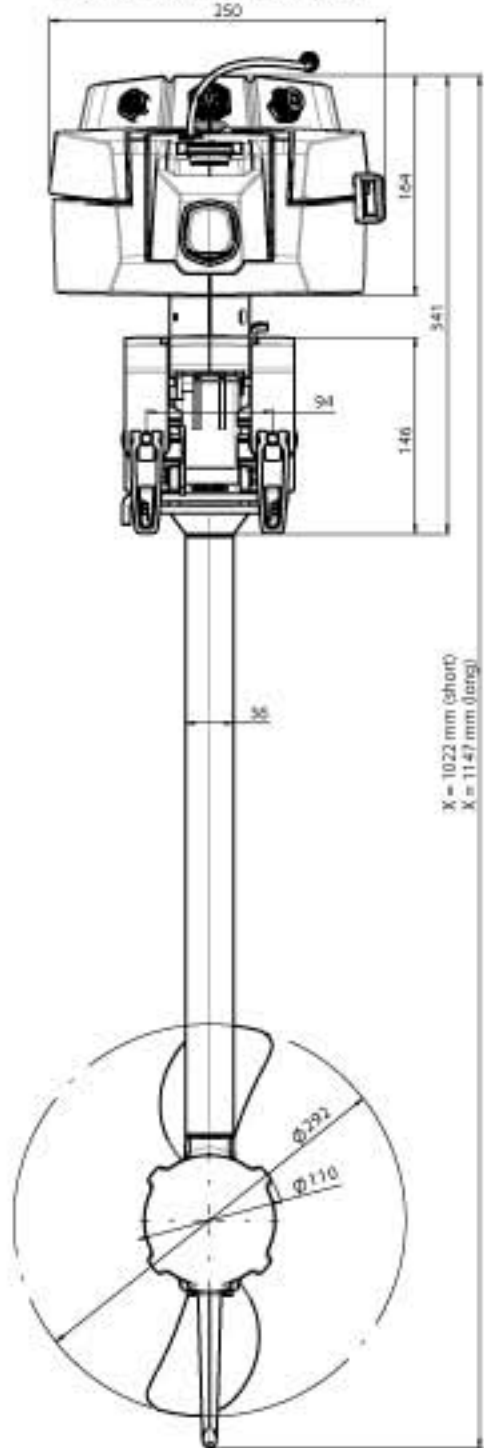

Front View / Frontalansicht

X = 1023 mm (short)  
X = 1143 mm (long)

Side View / Seitenansicht

Trim Position / Trim Positionen

624 mm (short)  
749 mm (long)  
689 mm (short)  
814 mm (long)

1140-00	Stand 900 - S	1872
1141-00	Stand 900 - L	1947
1142-00	Stand 800 - S	1872
1143-00	Stand 800 - L	1947
1144-00	Stand 700 - S	1872
1145-00	Stand 700 - L	1947

removable at 90°  
abnehmbar bei 90°

removable at 70°  
abnehmbar bei 70°

use max. 30°

removable  
abnehmbar

removable  
abnehmbar

Torqueedo  
Travel 1003 S