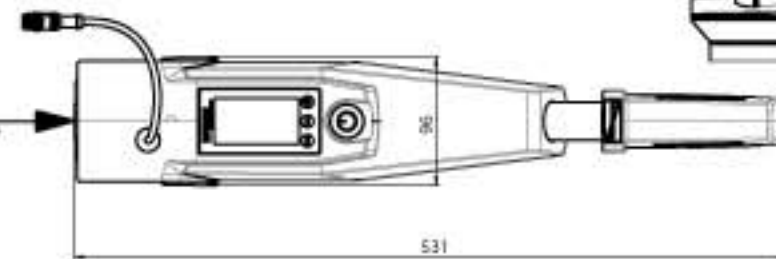

Front View / Frontalansicht

X = 1023 mm (short)  
X = 1143 mm (long)

Side View / Seitenansicht

Trim Position / Trim Positionen

624 mm (short)  
749 mm (long)  
689 mm (short)  
814 mm (long)

1140-00	Stand 900 - S	1872
1141-00	Stand 900 - L	1947
1142-00	Stand 800 - S	1872
1143-00	Stand 800 - L	1947
1144-00	Stand 700 - S	1872
1145-00	Stand 700 - L	1947

removable at 90°  
abnehmbar bei 90°

removable at 70°  
abnehmbar bei 70°

use max. 30°

removable  
abnehmbar

removable  
abnehmbar

Torqueedo  
Travel 1003 S