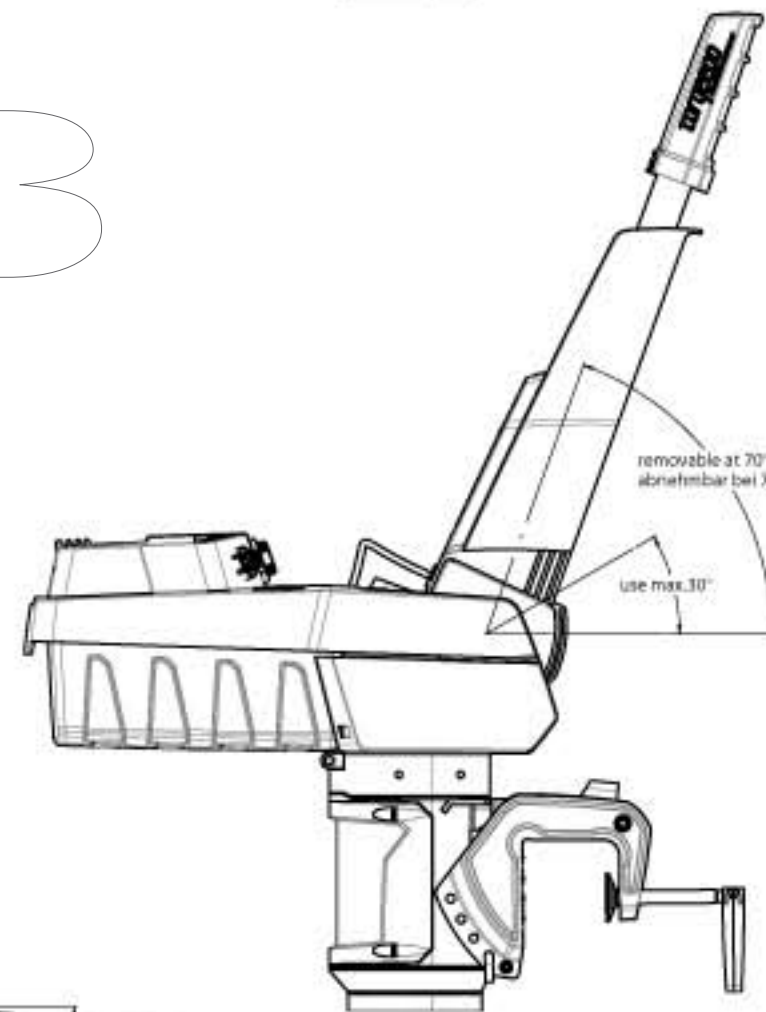

Front View / Frontalansicht

X = 1023 mm (short)  
X = 1143 mm (long)

Side View / Seitenansicht

Trim Position / Trim Positionen

624 mm (short)  
749 mm (long)  
689 mm (short)  
814 mm (long)

1140-00	Stand 900 - S	1872
1141-00	Stand 900 - L	1947
1142-00	Stand 800 - S	1872
1143-00	Stand 800 - L	1947
1144-00	Stand 700 - S	1872
1145-00	Stand 700 - L	1947

removable at 90°  
abnehmbar bei 90°

removable at 70°  
abnehmbar bei 70°

use max. 30°

removable  
abnehmbar

removable  
abnehmbar

Torqueedo  
Travel 1003 S