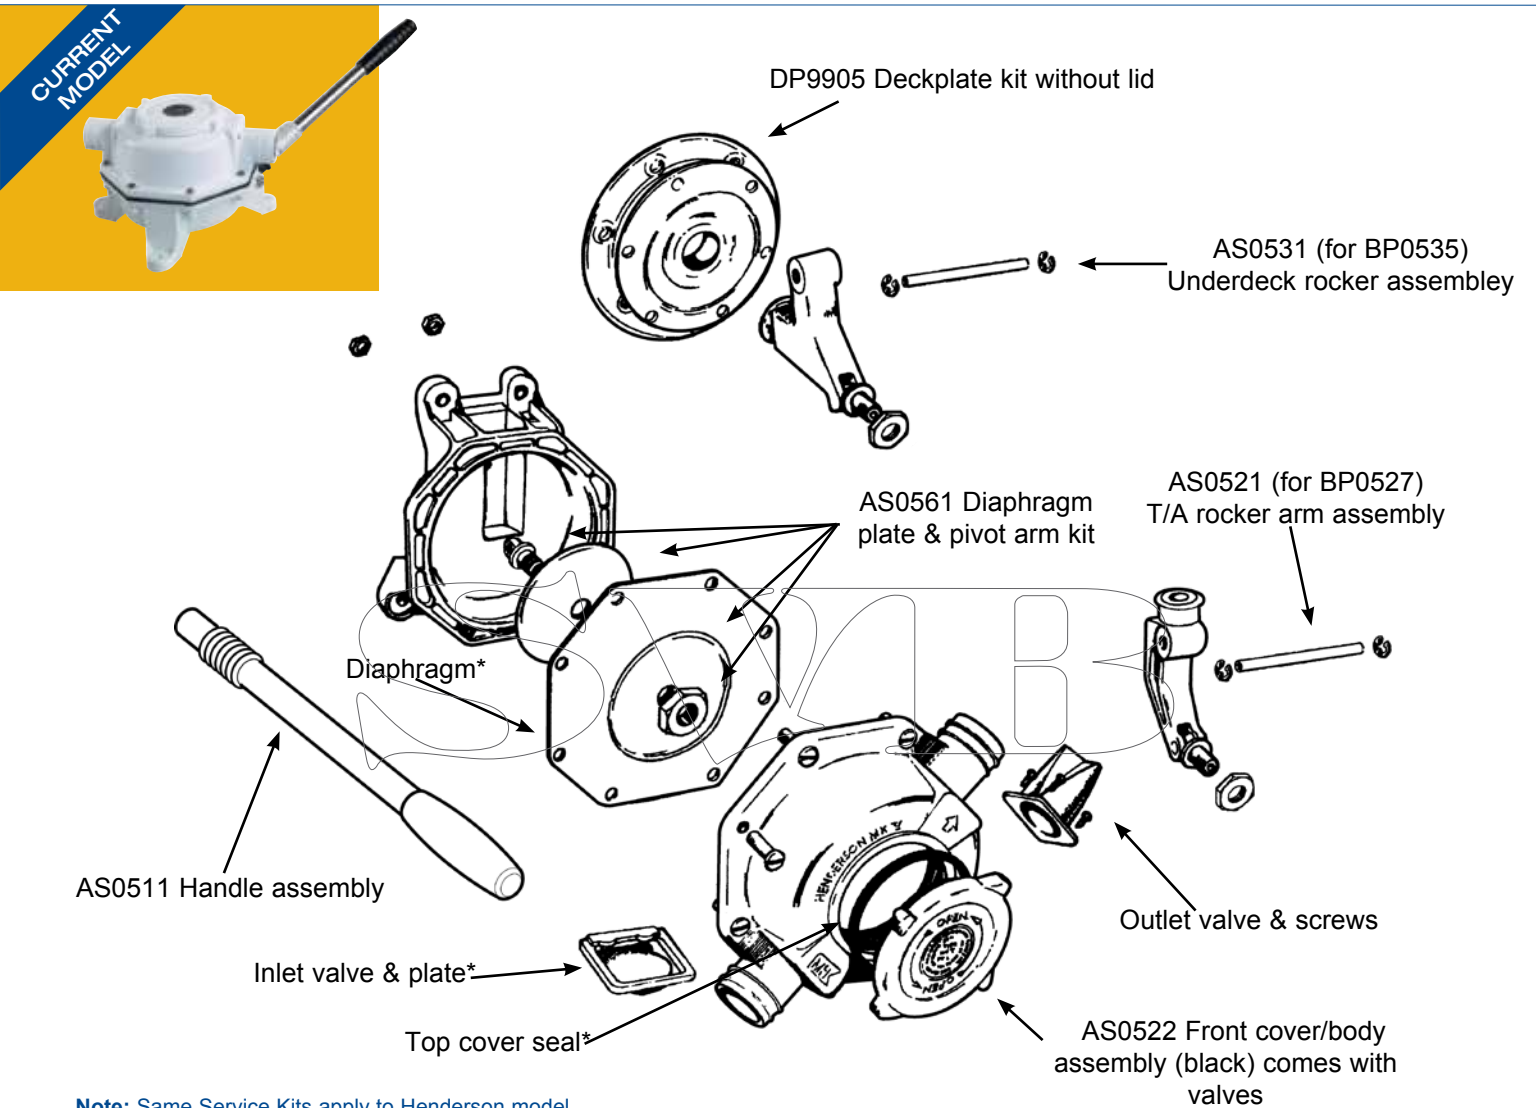

## Mk 5 Sanitation

**Bulkhead: BP0527, Thru Deck: BP0535**

**Note\*** Contained in Service Kit AK8050

**Note:** Same Service Kits apply to Henderson model

### Accessories

<b>DP9905 Deck Ring (for BP0535 only)</b>	2	Circlip large
<b>DV5606 1 1/2" Diverter Valve</b>	2	Circlip small
<b>EB3488 1 1/2" Elbow</b>	8	Screw M5x25
<b>YP6114 1 1/2" Y Piece</b>	8	Nut M5

### Service Kits

**AK8050 Service Kit with Complete Set of Serviceable Parts**

Qty	Containing
1	Inlet valve plate
2	Inlet valve
2	Valve screw short
1	Top cover seal
1	Diaphragm
1	Outlet valve
2	Valve screw long

**AS0522 Front Cover/ Body Assembly (black) comes with Valves**

Qty	Containing
1	Top cover
1	Front cover/ body (white)
1	Inlet valve plate
1	Inlet valve
2	Valve screw short
1	Top cover seal
8	Assembly screws
1	Outlet valve
2	Valve screw long