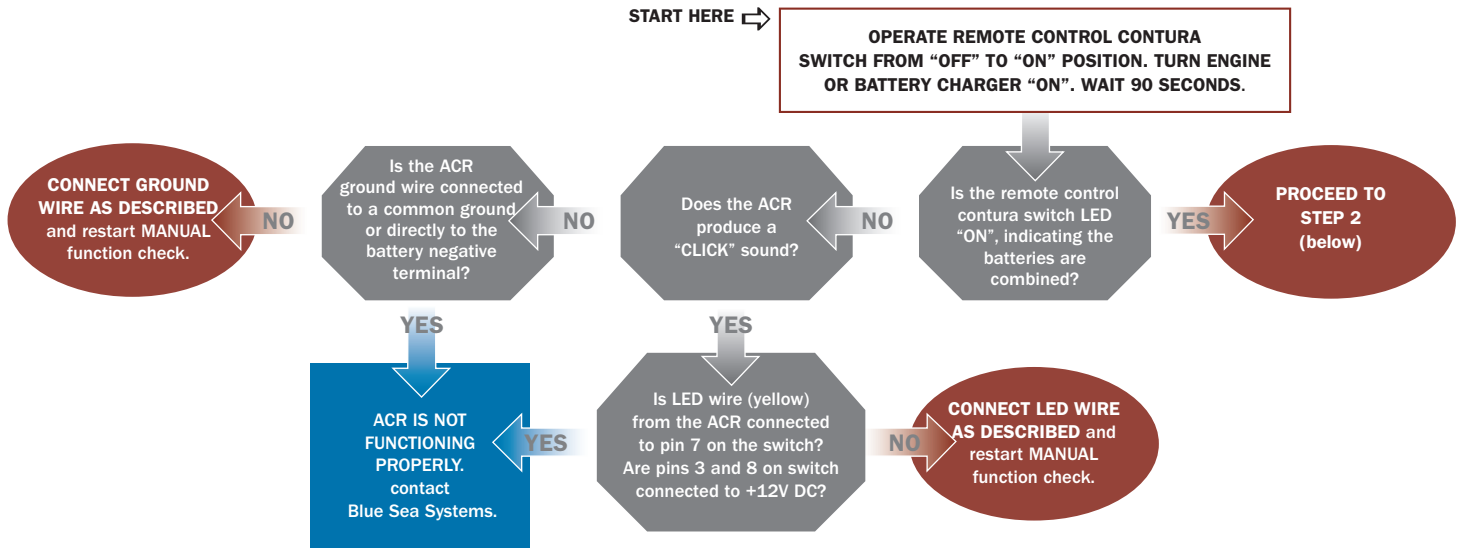

## SYMPTOM

THE ACR WILL NOT COMBINE BATTERIES.

Ensure that manual override knob is in the "OFF" position with the latch up (7622 and 7623)

### STEP 1: Check MANUAL COMBINE function with Remote Control Contura Switch

### STEP 2: Check AUTO COMBINE function with Remote Control Contura Switch