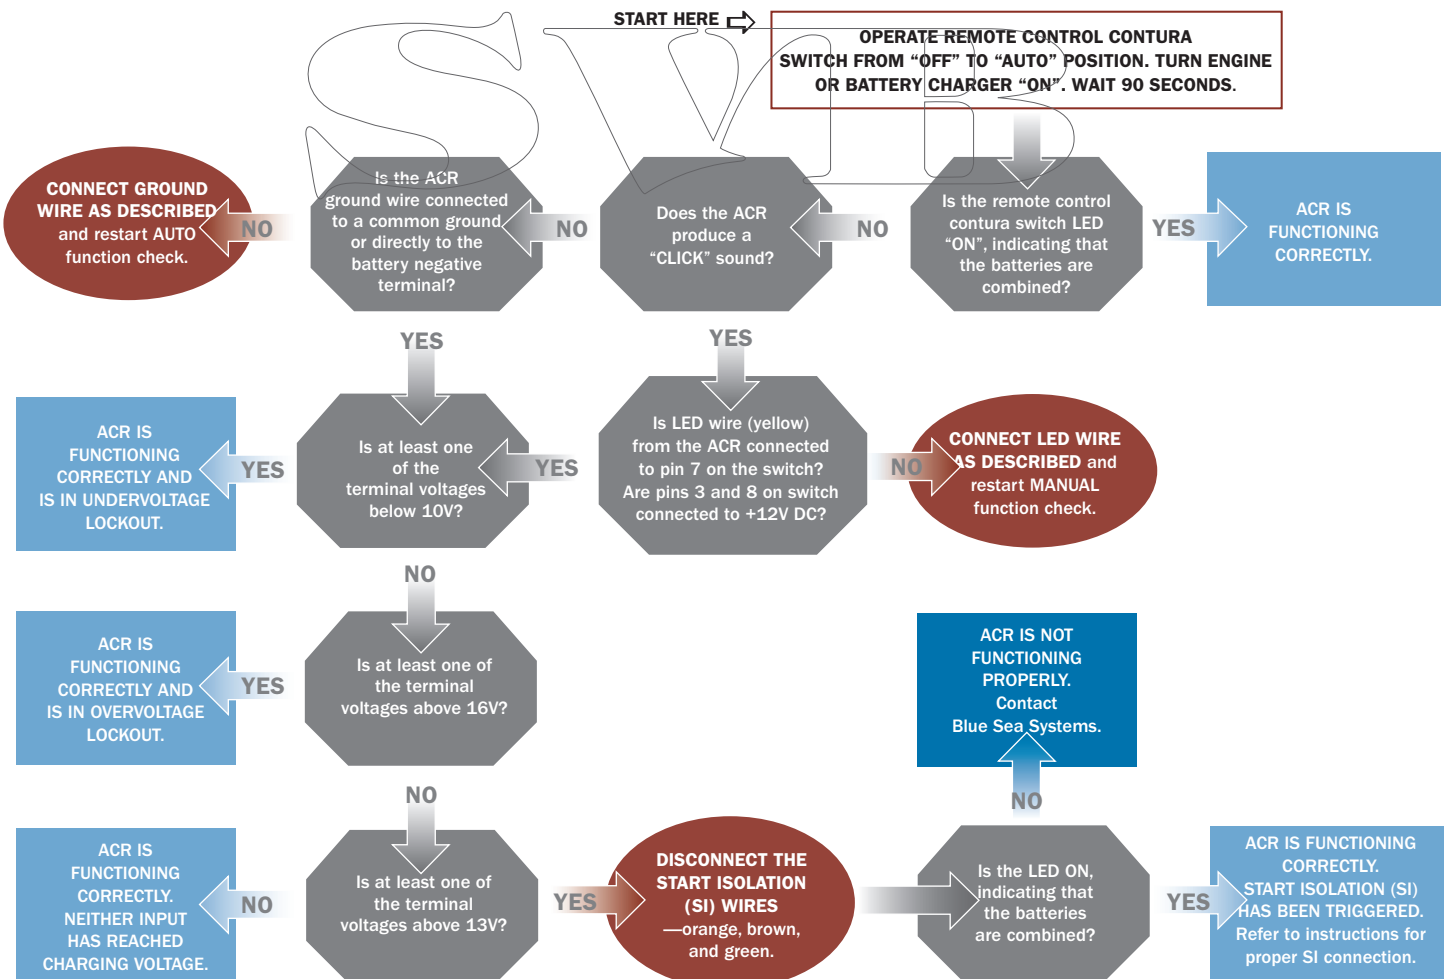

## SYMPTOM

THE ACR WILL NOT COMBINE BATTERIES.

Ensure that manual override knob is in the "OFF" position with the latch up (7622 and 7623)

### STEP 1: Check MANUAL COMBINE function with Remote Control Contura Switch

### STEP 2: Check AUTO COMBINE function with Remote Control Contura Switch