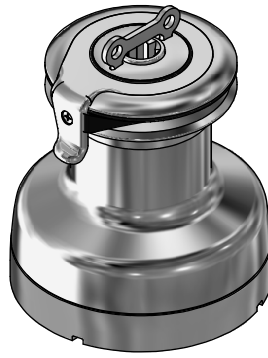

antal

CATEGORY	Winch	FAMILY	XT
DESCRIPTION	Exploded view		

MODEL CODE	XT44/CH
------------	----------------

DATE	28/11/2018
REVISION	02
PG.	1 / 2

PART LIST

CODE	DESCRIPTION	MATERIAL	Q.TY
B4219	Roller bearing	Plastic / S.Steel	1
B4234	Roller bearing	Plastic / S.Steel	1
B8021	Roller bearing	Plastic / S.Steel	2
Y-W0003	Upper ring	S.Steel	1
Y-W0006	Upper ring washer	Plastic	1
Y-W0015	Stripper	Plastic	1
Y-W0034	Drum washer	Plastic	1
Y-W0039	ST central disk	Aluminium	1
Y-W0049	ST disk bush	Plastic	4
Y-W0075	Stem	Chromed brass	1
Y-W0093	Base	Aluminium	1
Y-W0101	Half-ring	Brass	2
Y-W0104	Shaft spacer	Plastic	1
Y-W0118	Main shaft	S.Steel	1
Y-W0132	Shaft washer	S.Steel	1
Y-W0141	Pawl	S.Steel	6
Y-W0143	ST plug	Plastic	4
Y-W0151	Lower shaft cap	Plastic	1
Y-W0155	Skirt	Aluminium	1
Y-W0167	Gear spindle	S.Steel	1
Y-W0176	Gear spindle	S.Steel	1
Y-W0182	Spindle washer (upper)	Plastic	1
Y-W0190	Spindle washer (lower)	Plastic	1
Y-W0193	Gear upper washer	Plastic	1
Y-W0196	Spindle washer (lower)	Plastic	1
Y-W0213	Gear "B1"	Bronze	1
Y-W0214	Gear "B2"	Bronze	1
Y-W0215	Gear "D1"	Bronze	1
Y-W0216	Gear "D2"	Bronze	1
Y-W0218	Gear "A2"	Bronze	1
Y-W0299	ST upper disk	Chromed brass	1
Y-W0304	ST lower disk	Chromed brass	1
Y-W0311	Drum	Chromed brass	1
Y-W0721	Opening tool	S.Steel	1
Y-WA002	ST-spring assy	S.Steel	4
Y-WA025	Stem spacer	Plastic	2
Y-X0055	Screw	S.Steel	1
Y-X0059	Screw	S.Steel	1
Y-X0070	Screw	S.Steel	4
Y-X0072	Washer	S.Steel	4
Y-X0073	Washer	S.Steel	4
Y-X0087	Pawl spring	S.Steel	6
Y-W1020	Spindle	S.Steel	4
Y-W0294	ST arm	Chromed brass	1
Y-X0067	Screw	S.Steel	4