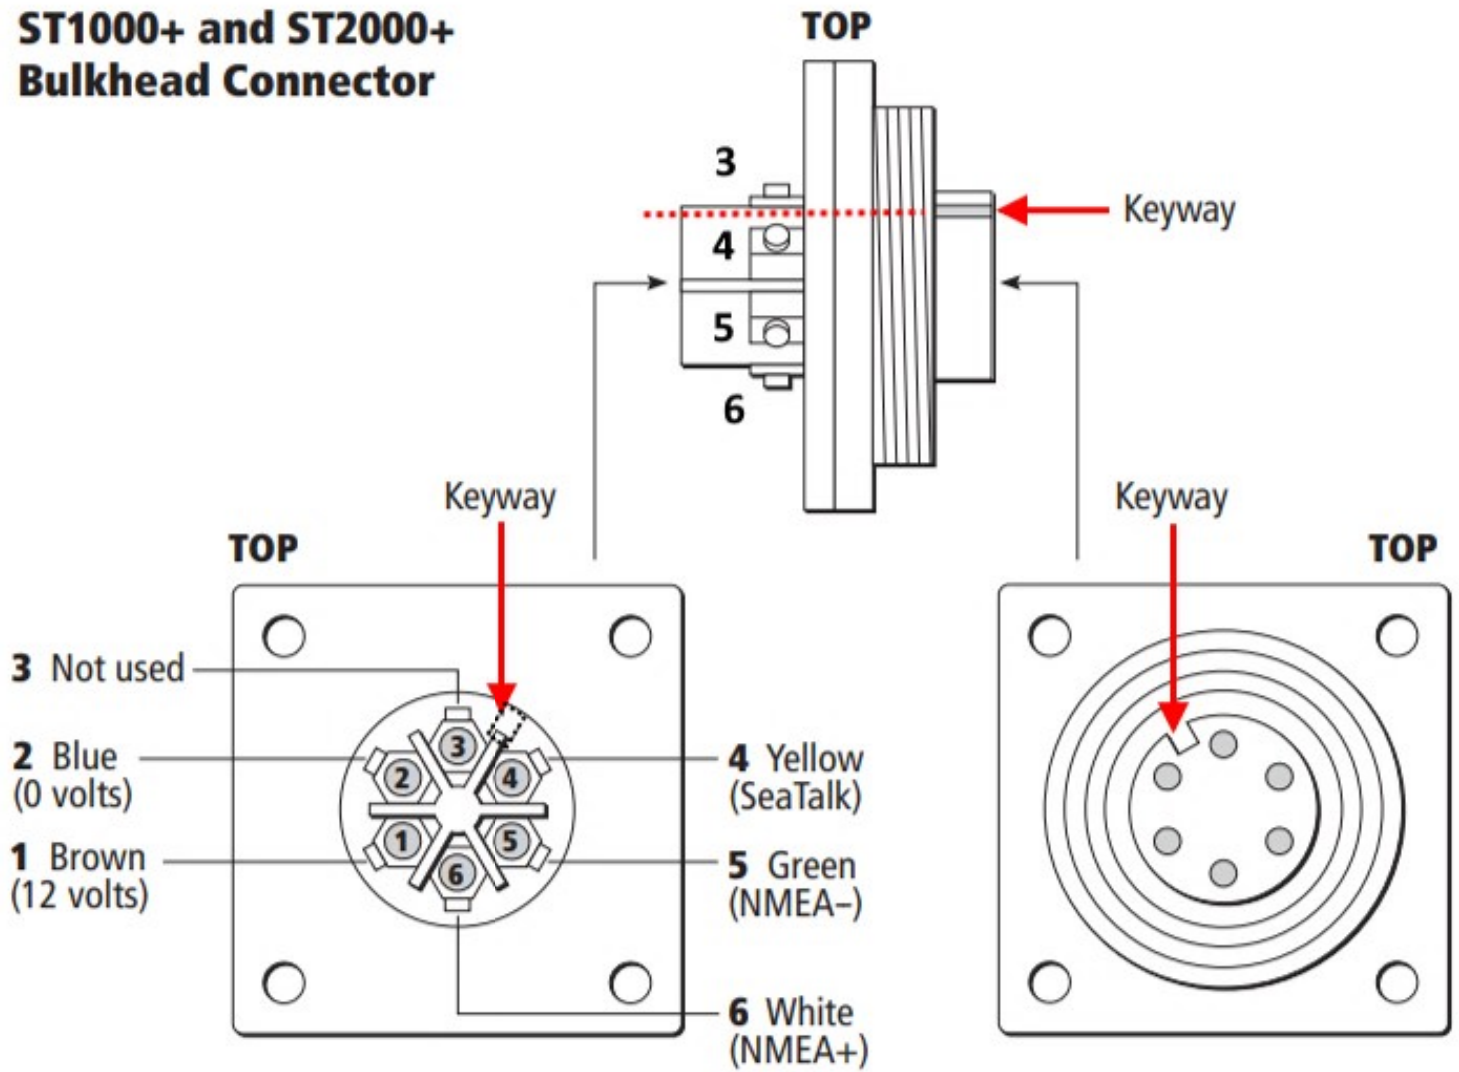

ST1000+ and ST2000+ Bulkhead Connector

D7930 -3

D3297-2

03-23/wpo