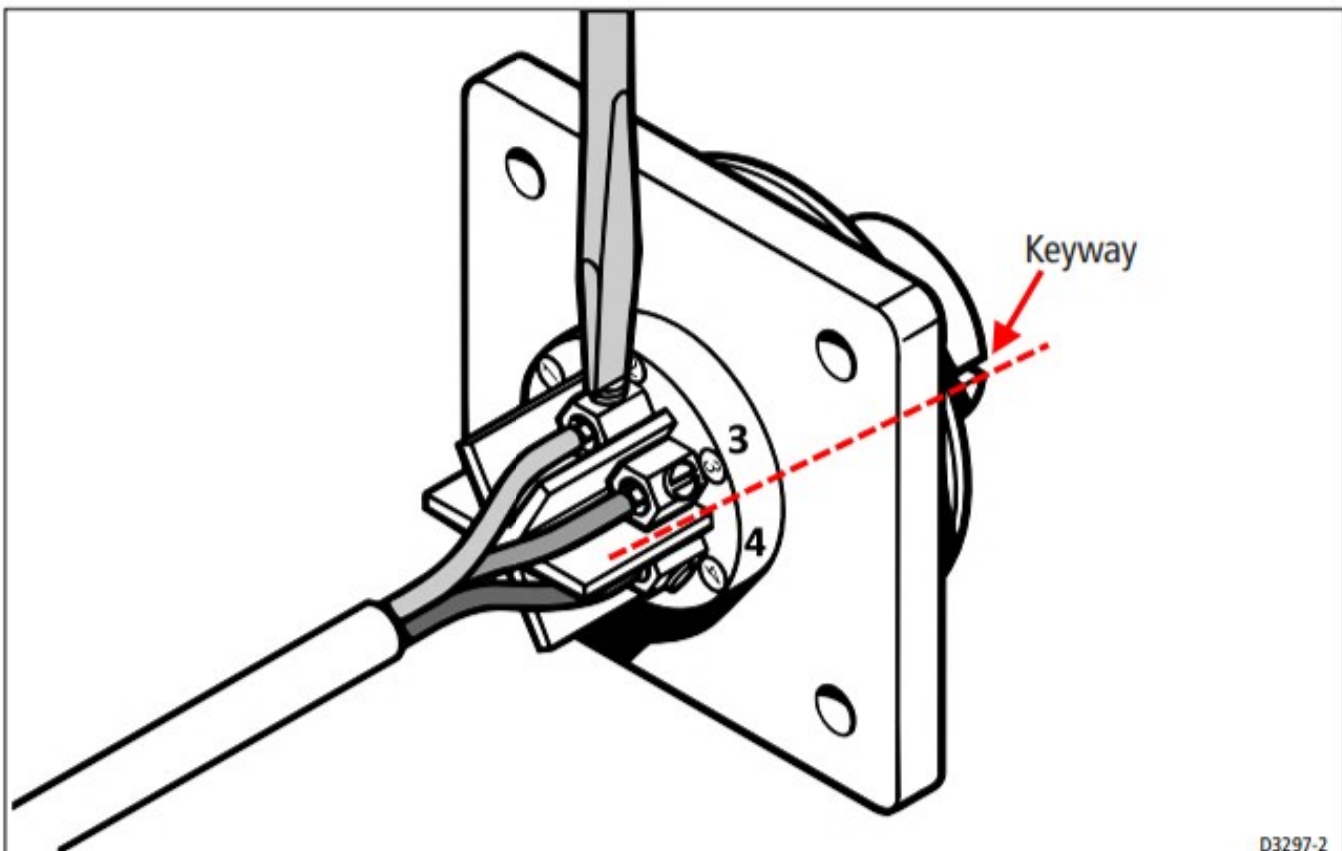

ST1000+ and ST2000+ Bulkhead Connector

D7930 -3

D3297-2

03-23/wpo