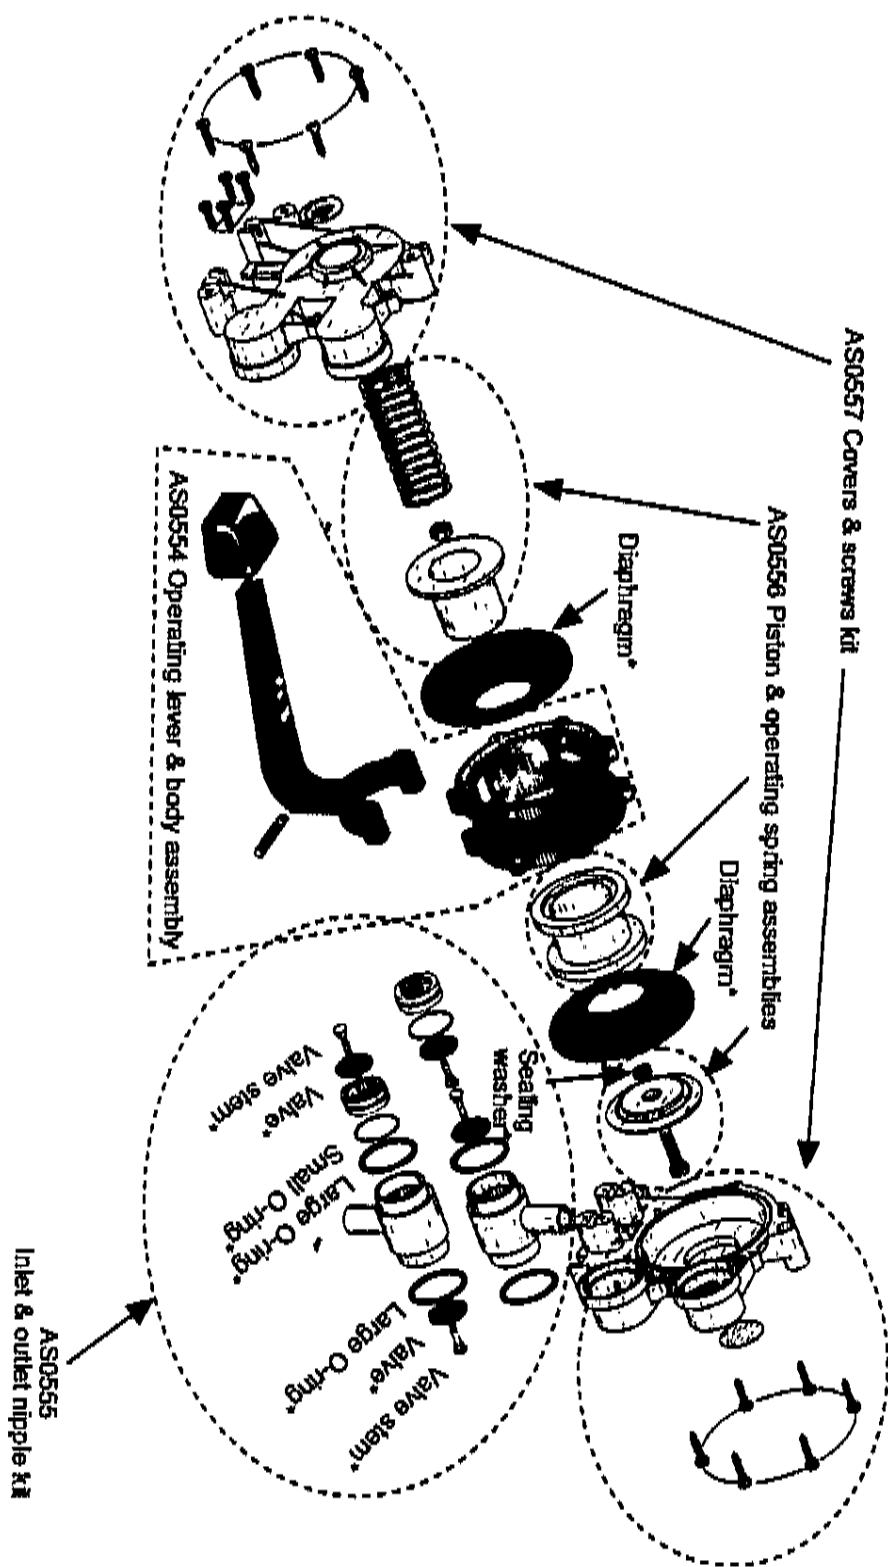

### Whale Gusher Galley Mk.3 Pump

NOTE\* Contained in Service kit AK0553

## Whale Gusher Galley Pump Mk.3 (Introduced 1984)

When ordering, please quote ASSEMBLY or KIT NUMBER.

AK0553 Service kit with complete set of serviceable parts for Gusher Galley Mk.3

Qty Containing:  
2 Small O ring  
4 Valve  
4 Valve stem  
4 Large O ring  
4 Self tapping screw  
1 Sealing washer  
2 Diaphragm

AS0554 Operating lever & body assembly

Containing:  
1 Lever shoe  
1 Fulcrum pin  
1 Body (blue)  
1 Operating lever

AS0555 Inlet & outlet nipple kit

Containing:  
2 Small O ring  
4 Valve  
4 Valve Stem  
2 Nipple  
2 Valve seat  
4 Large O ring

AS0556 Piston & operating spring kit

Containing:  
1 Nut M6  
1 Operating spring  
1 Clamping cup  
1 Piston  
1 Clamping plate  
1 Sealing washer  
1 Screw M6

AS0557 Covers & screws kit

Containing:  
4 Self-tapping screw  
1 Right hand cover  
1 Left hand cover  
12 Self tapping screw  
2 Label