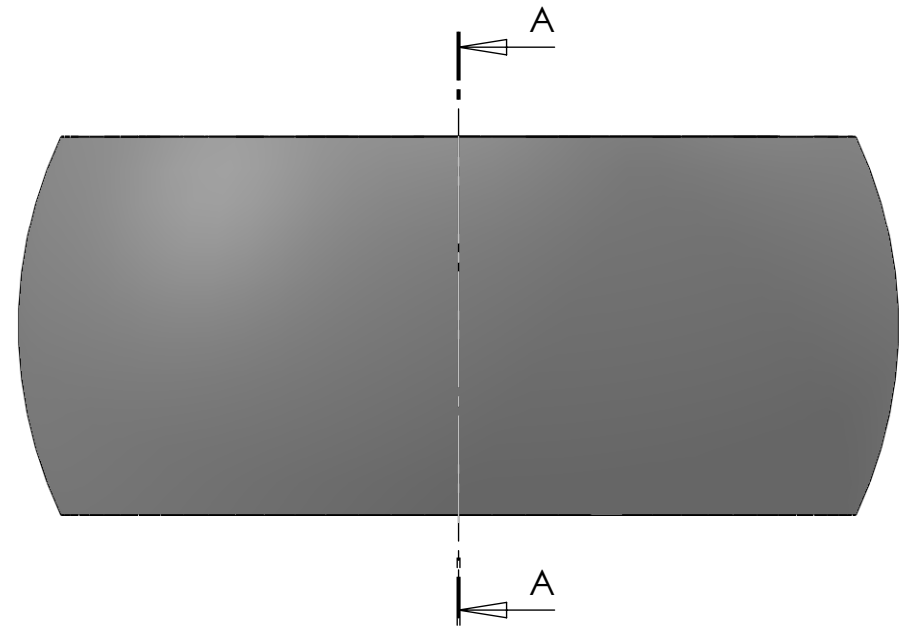

SECTION A-A  
SCALE 1 : 1.5

DWG NR / NAME: <b>M13-505-124 / Bearing Ball with Rollers</b>				BATCH NR:	
PROJECT: Shaft 124mm, OD 175mm.				REKV.NR / ORDRE NR:	
DATE: 06-04-2011	NAME: JR	SCALE / PAPER: 1:3 / A4	MATERIAL: PETP	LOCATION:	ORDRE DATO:
MODIFY DATE: : /			WEIGHT: g	REV:	LEV.DATO: