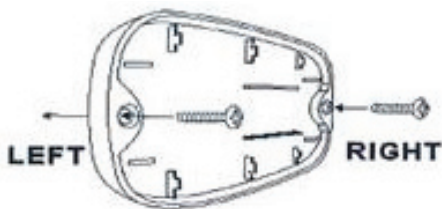

- Handheld & Dashmount
- Receiver and transmitter included
- Waterproof housing
- Function: 4 Channel Wireless Remote Control RF 433.92 Mhz
- Working temperature: 0° to +70°
- Maximum control distance: 35M
- Low battery power indication.
- An additional spot and deep light button controls the type of light in action.

Pn: 7000000110 12 and 24 volt