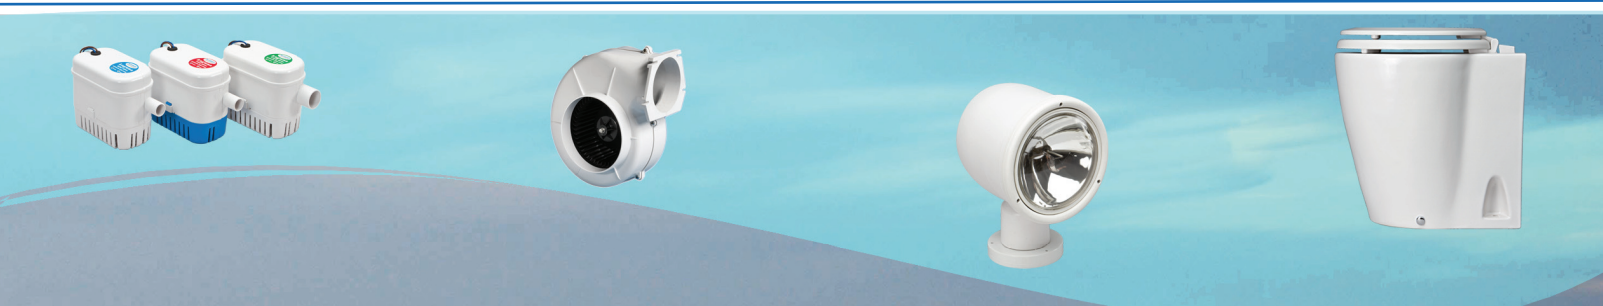

Matromarine Products srl Via sereghe'1 16017
Isola del Cantone (GE) Italy Tel 00390109630004
info@matromarine.com www.matromarine.com

NEW SERIES OF SEARCHLIGHT PRO

Led and halogen innovative light for safety and operational activities onboard.

- New improved style and performance
- Complete of water proof remote control
- Halogen 100/90 watt 125.000 candle power 262 mt beam distance
- Led 27/15 watt 160.000 candle power 320 mt beam distance
- Designed to offer the best combination of spread beam (width) and intensity (length)
- Two light operational mode: deep and spot
- Body and base in sun ray proof white asa material; excellent corrosion resistance.

A new powerful searchlight with improved style and performances, ideal for all-sized yachts. Complete of water-proof remote control. Body and base are in sun-ray white ASA material. Excellent corrosion-resistance also in case of adverse weather conditions. Brighter, wider beam pattern for maximum viewing safety. The led series is equipped with 2 bright lights and high powered 25-15 watt led, deep light at 10° angle beam and 60° on the spot light. Maximum beam distance at 300 meters. New Brite LED technologies equivalent to 150 watt halogen. 15.000 hours lifetime.

- * Handheld & Dashmount
- * Receiver and transmitter included
- * Waterproof housing
- * Function: 4 Channel Wireless Remote Control RF 433.92 Mhz
- * Working temperature: 0° to +70°
- * Maximum control distance: 35M
- * Low battery power indication.
- * An additional spot and deep light button controls the type of light in action.