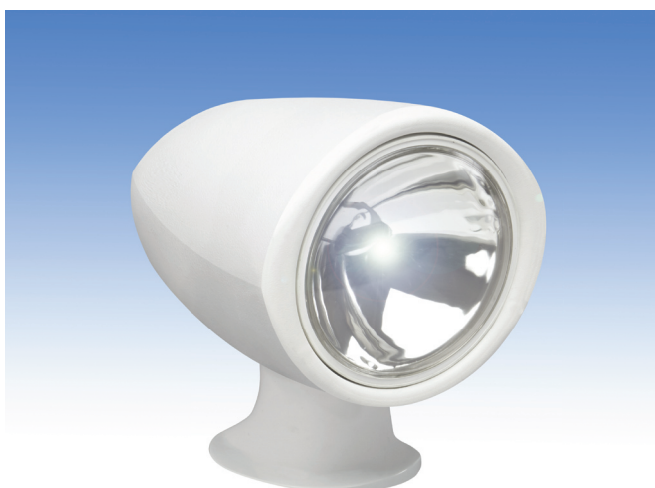

Matromarine Products srl Via sereghe'1 16017
Isola del Cantone (GE) Italy Tel 00390109630004
info@matromarine.com www.matromarine.com

NEW SERIES OF SEARCHLIGHT PRO

Led and halogen innovative light for safety and operational activities onboard.

- New improved style and performance
- Complete of water proof remote control
- Halogen 100/90 watt 125.000 candle power 262 mt beam distance
- Led 27/15 watt 160.000 candle power 320 mt beam distance
- Designed to offer the best combination of spread beam (width) and intensity (length)
- Two light operational mode: deep and spot
- Body and base in sun ray proof white asa material; excellent corrosion resistance.

A new powerful searchlight with improved style and performances, ideal for all-sized yachts. Complete of water-proof remote control. Body and base are in sun-ray white ASA material. Excellent corrosion-resistance also in case of adverse weather conditions. Brighter, wider beam pattern for maximum viewing safety. The led series is equipped with 2 bright lights and high powered 25-15 watt led, deep light at 10° angle beam and 60° on the spot light. Maximum beam distance at 300 meters. New Brite LED technologies equivalent to 150 watt halogen. 15.000 hours lifetime.

- * Handheld & Dashmount
- * Receiver and transmitter included
- * Waterproof housing
- * Function: 4 Channel Wireless Remote Control RF 433.92 Mhz
- * Working temperature: 0° to +70°
- * Maximum control distance: 35M
- * Low battery power indication.
- * An additional spot and deep light button controls the type of light in action.