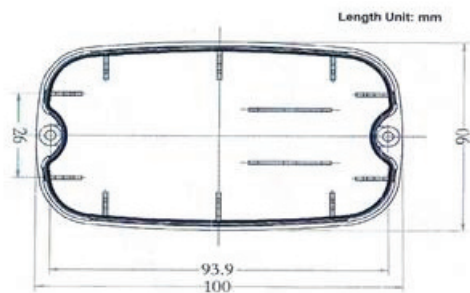

Plug and play with all previous matro searchlight!

A LEADER IN MANUFACTURING SINCE 1976