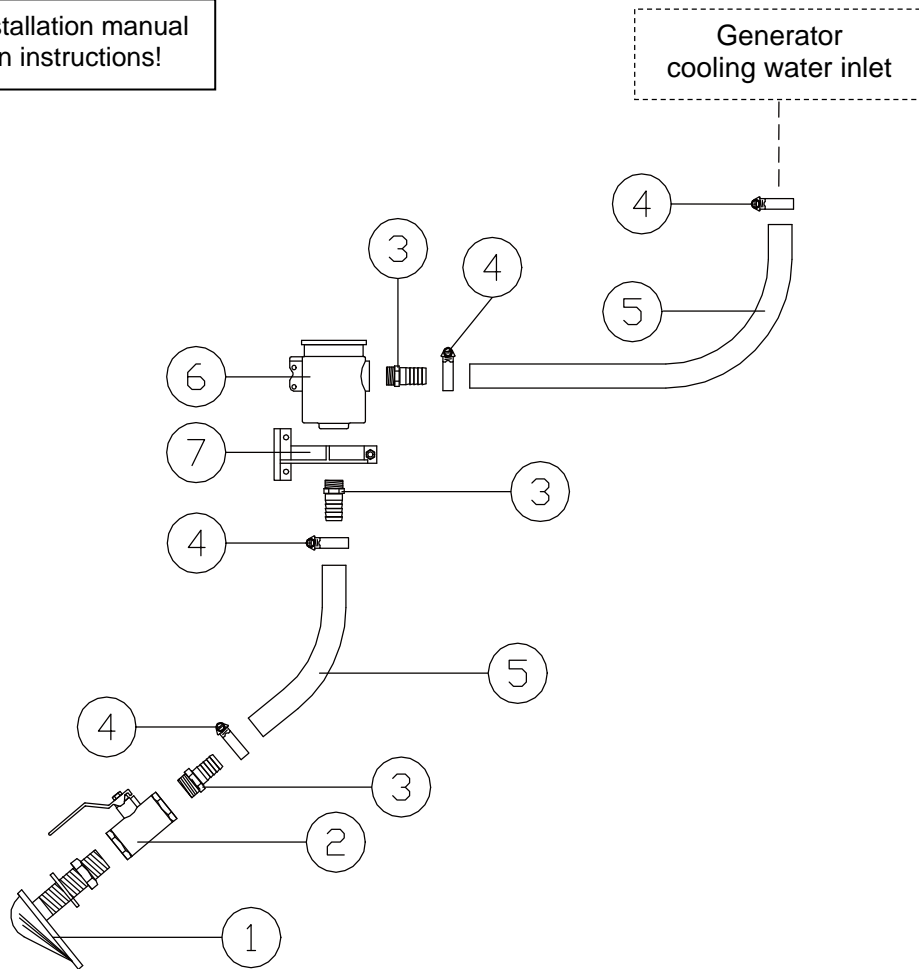

# Water inlet kit 20 mm (3/4")

Part nr. 40230211

Refer to the installation manual for installation instructions!

### CONTENTS OF THE DELIVERY

pos	qty	article no	description
1	1	50230052	Intake strainer 3/4"
2	1	50230042	Lever operated ball valve FF 3/4"
3	3	50221004	Male hose connection 3/4x20
4	4	50221502	Hose clamp stainless 22-30 mm
5	3m	50220056	Cool. water hose transp.spiral 20x28 mm
6	1	50230062	Nickel plated brass intake strainer 3/4"
7	1	50230067	Mouting bracket small waterstrainer 1158
<b>TOTAL</b>		<b>40230211</b>	<b>WATER INLET KIT 20 mm</b>