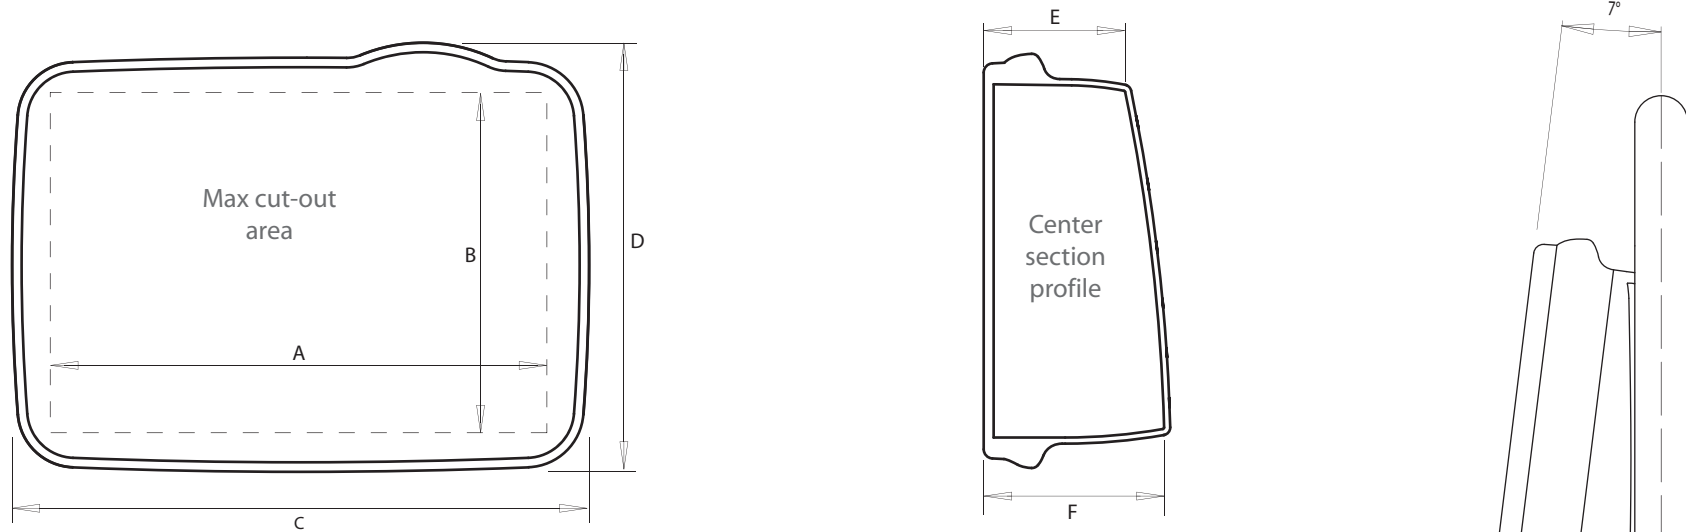

Helm Pod

For help & information
 email: technical@scanstrut.com
 tel: +44 (0) 1803 863800

	A mm / inches	B mm / inches	C mm / inches	D mm / inches	E mm / inches	F mm / inches	G mm / inches	H mm / inches
SPH-8S	322/12.7	218/8.6	372/14.6	276/10.9	86/3.4	113/4.4	91/3.6	102/4.0
SPH-8D					147/5.8	166/6.5	137/5.4	154/6.1
SPH-12S	381/15.0	260/10.2	436/17.2	321/12.6	117/4.6	145/5.7	124/4.9	133/5.2
SPH-12D					159/6.3	182/7.2	155/6.1	168/6.6
SPH-15	418/16.5	318/12.5	484/19.1	390/15.4	146/5.7	176/6.9	155/6.1	159/6.3
SPH-2I	295/11.6	121/4.8	350/13.8	182/7.2	72/2.8		65/2.6	84/3.3
SPH-4I	515/20.3		563/22.2	185/7.3	72/2.8		102/4.0	102/4.0
SPH-SYSTEM	525/20.7	265/10.4	586/23.1	340/13.4	165/6.5	195/7.7	194/7.6	199/7.8

G (12") / H (9.5")

Pedestal Guard shown has 12" centres.