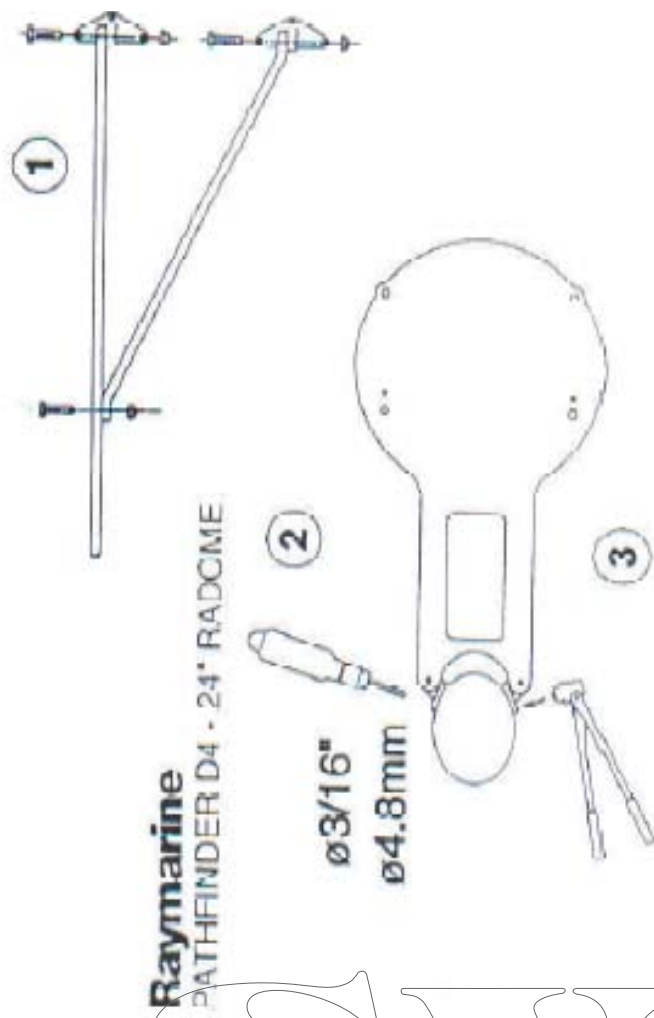

RADAR MOUNTING PLATFORM FITTING INSTRUCTIONS

RAYMARINE LTD.
ANCHORAGE PARK,
FORT SMOUTH,
HAMPSHIRE PO3 5TD
ENGLAND
TEL +44 (0)23 52693611
FAX +44 (0)23 52694642

RAYMARINE Inc.
22, COTTON ROAD,
LINTH,
NASHUA, NEW HAMPSHIRE,
03063-4219 U.S.A.
TEL 603.881.5200
FAX 603.864.4756

RAYMARINE LTD.
ANCHORAGE PARK,
FORT SMOUTH,
HAMPSHIRE PO3 5TD
ENGLAND
TEL +44 (0)23 52693611
FAX +44 (0)23 52694642

RAYMARINE Inc.
22, COTTON ROAD,
LINTH,
NASHUA, NEW HAMPSHIRE,
03063-4219 U.S.A.
TEL 603.881.5200
FAX 603.864.4756

U
V
B