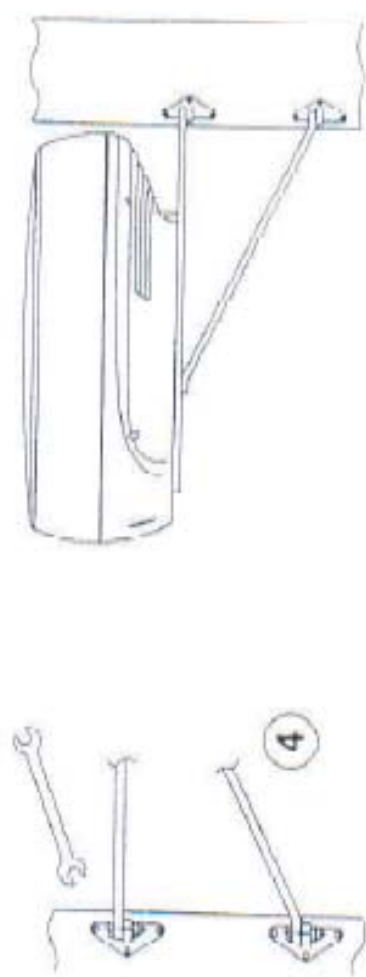

RADAR MOUNTING PLATFORM FITTING INSTRUCTIONS

RAYMARINE LTD.
ANCHORAGE PARK,
FORT SMOUTH,
HAMPSHIRE PO3 5TD
ENGLAND
TEL +44 (0)23 52693611
FAX +44 (0)23 52694642

RAYMARINE Inc.
22, COTTON ROAD,
LINTH,
NASHUA, NEW HAMPSHIRE,
03063-4219 U.S.A.
TEL 603.881.5200
FAX 603.864.4756

RAYMARINE LTD.
ANCHORAGE PARK,
FORT SMOUTH,
HAMPSHIRE PO3 5TD
ENGLAND
TEL +44 (0)23 52693611
FAX +44 (0)23 52694642

RAYMARINE Inc.
22, COTTON ROAD,
LINTH,
NASHUA, NEW HAMPSHIRE,
03063-4219 U.S.A.
TEL 603.881.5200
FAX 603.864.4756

U
V
B