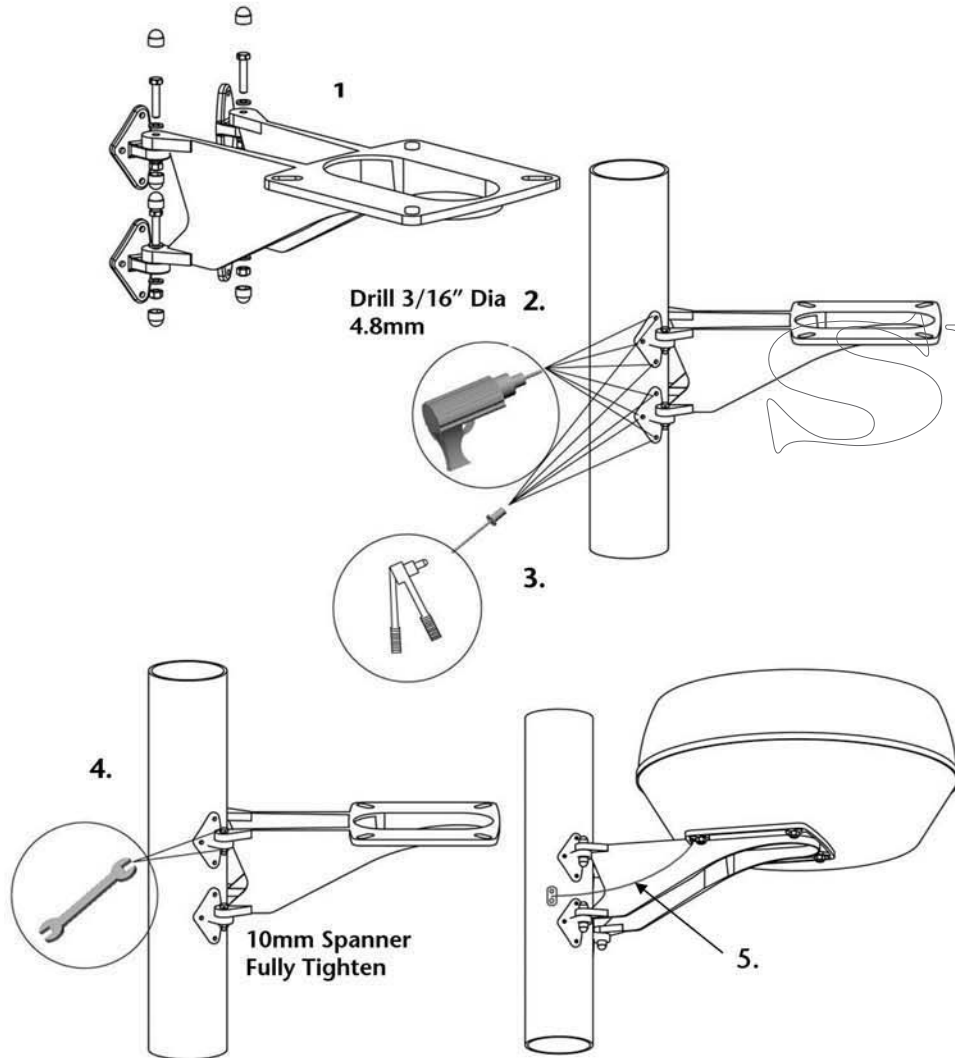

## One Piece Mast Platforms Fitting Instruction

### Kit Contents:

1 x Mast platform [depending on model platform may differ in appearance from model shown].  
4 x Platform Feet

4 x M6 x 30 Bolt  
4 x M6 Nyloc  
8 x M6 Nylon Washer  
8 x Nut Cover  
12 x Rivet  
1 x Safety Wire