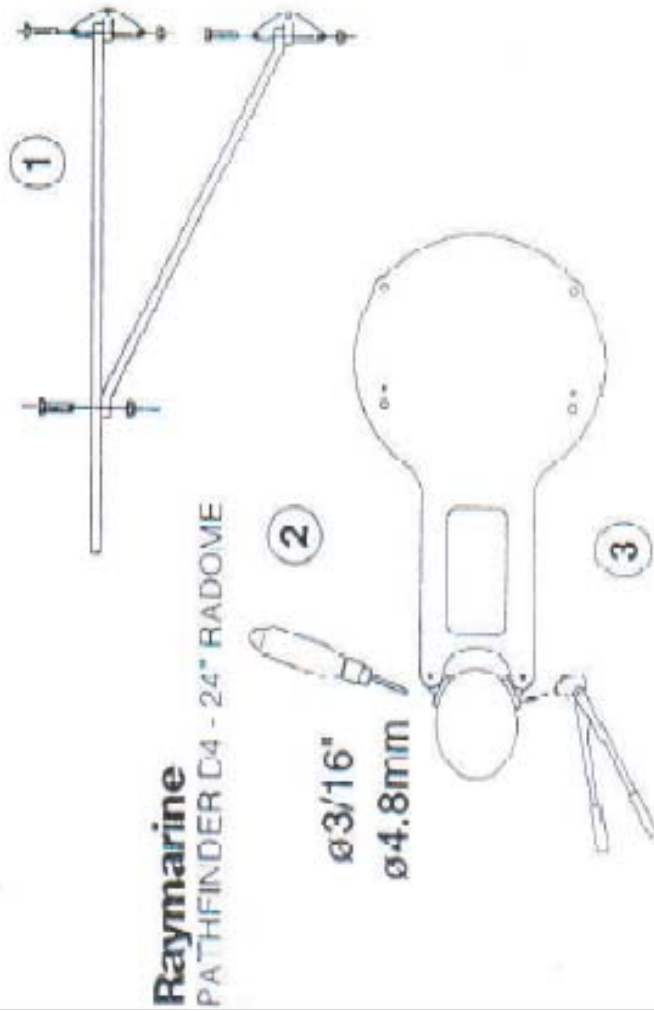

RADAR MOUNTING PLATFORM FITTING INSTRUCTIONS