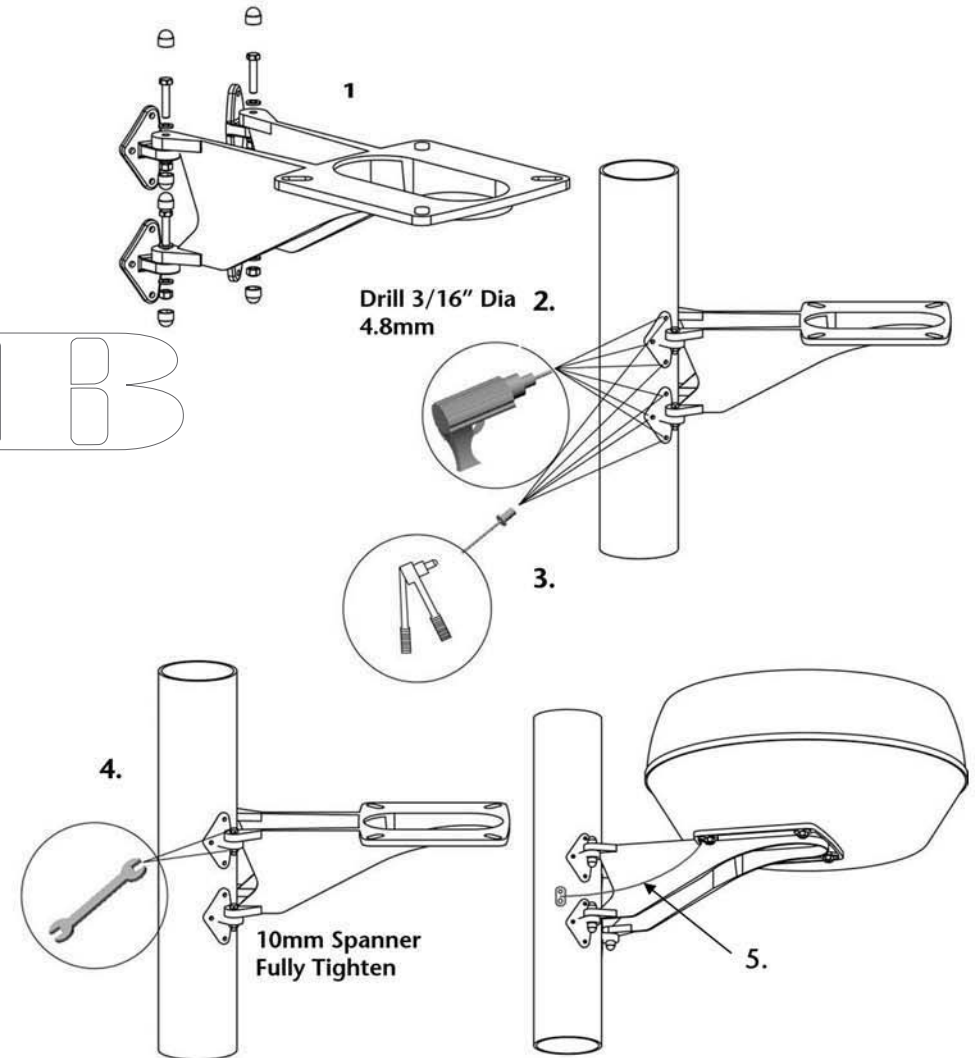

## One Piece Mast Platforms Fitting Instruction

### Kit Contents:

1 x Mast platform [depending on model platform may differ in appearance from model shown].  
4 x Platform Feet

4 x M6 x 30 Bolt  
4 x M6 Nyloc  
8 x M6 Nylon Washer  
8 x Nut Cover  
12 x Rivet  
1 x Safety Wire