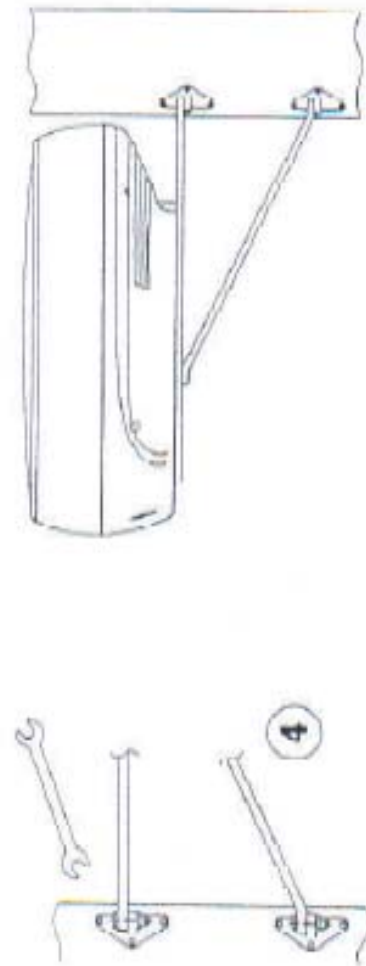

RADAR MOUNTING PLATFORM FITTING INSTRUCTIONS