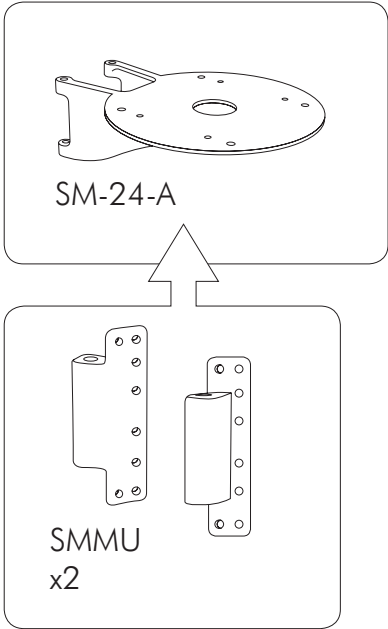

**SM-14-A / SM-18-R /
SM-24-A**

www.seaviewglobal.com

SWIB

5/16" = 8mm

3/16" = 4.7mm

3M 4000 or Equivalent

15/16" = 25mm

Tef-Gel or Equivalent

1A

1B

#SM-AD-ISO

2

3

4

5

6