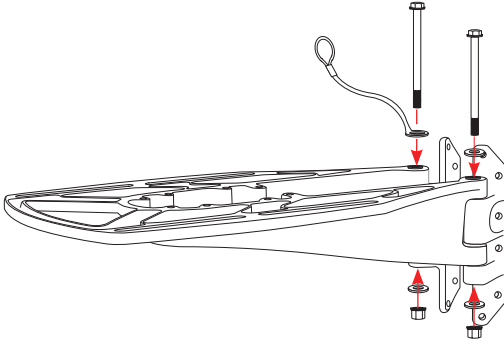

**SM-14-A / SM-18-R /
SM-24-A**

www.seaviewglobal.com

SWIB

5/16" = 8mm

3/16" = 4.7mm

3M 4000 or Equivalent

15/16" = 25mm

Tef-Gel or Equivalent

1A

1B

#SM-AD-ISO

2

3

4

5

6

7

8**9****10****11**

12

13

14

15

16

17