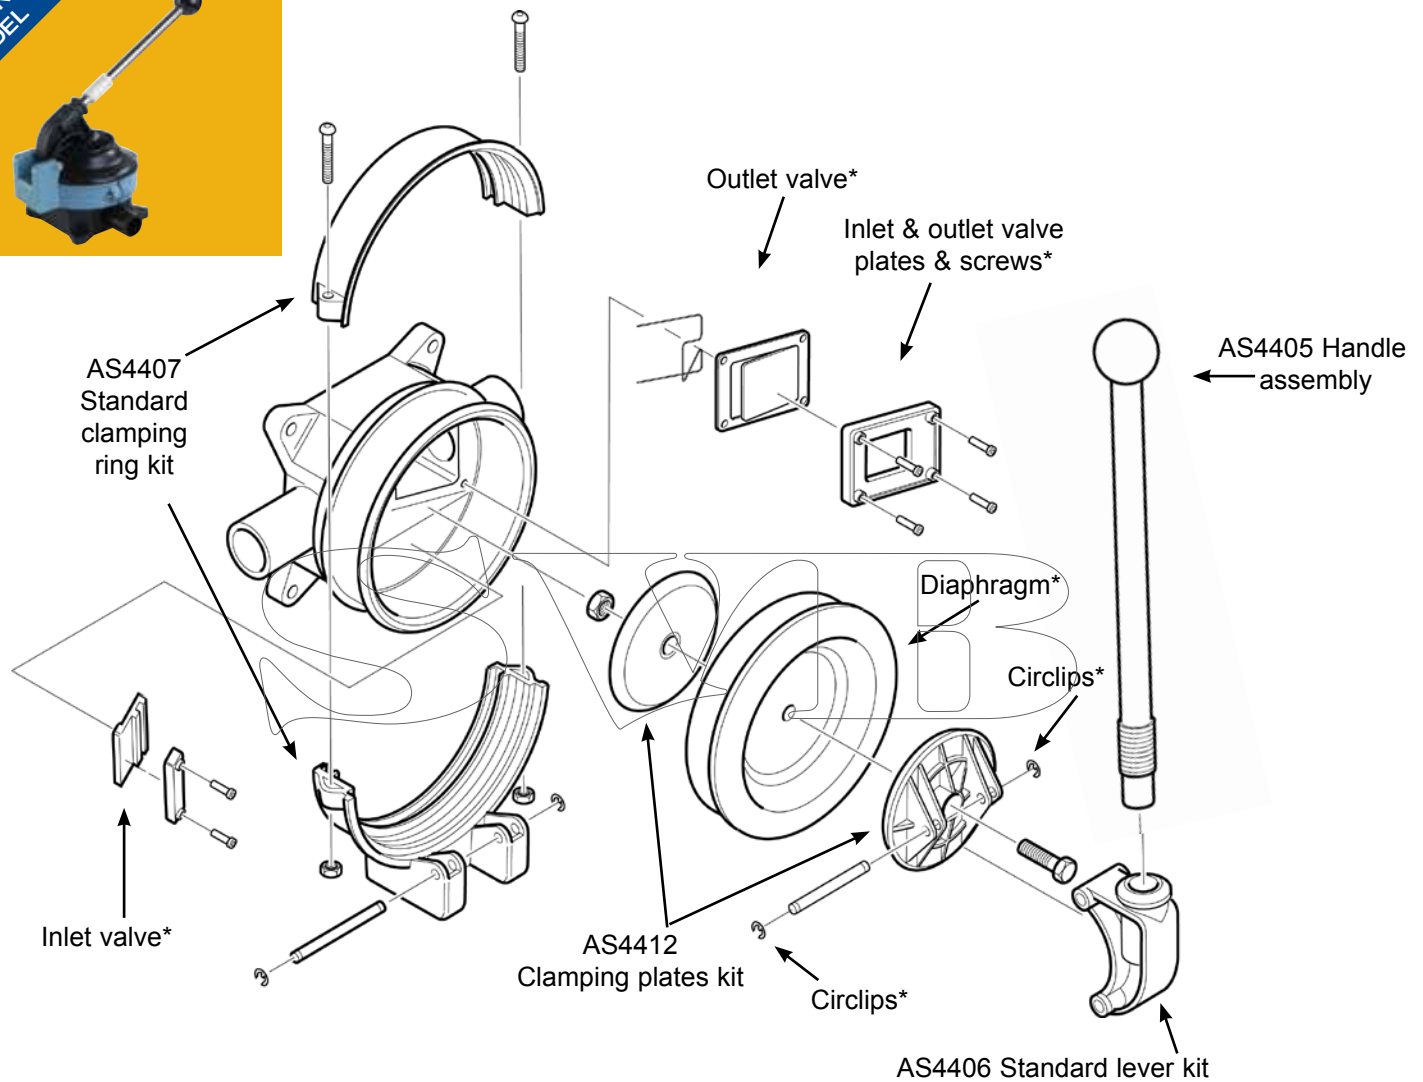

Manual Bilge Pumps

Gusher® Titan Standard

On Deck/Bulkhead: BP4402 - Powerful Lightweight Bilge and Waste Pump

Note* Contained in Service Kit AK4400 (Neoprene™) or AK4419 (Nitrile®)

Accessories

- AS4405 Spare Handle
- SB4222 Side Entry Strainer
- SB5865 Top Entry Strainer
- SF5425 1 1/2" Skin Fitting
- LV1215 1" / 1 1/2" Non-return Valve
- EB3488 1 1/2" Elbow

Service Kits (for On Deck/Bulkhead Model BP4402)

AK4400 Service Kit with Complete Set of Serviceable Parts for Gusher® Titan (Neoprene™)

Qty	Containing
4	Circlip
6	Screw
1	Outlet valve spring

1	Clamping nut
1	Outlet valve plate
1	Inlet valve plate
1	Outlet valve
1	Inlet valve
1	Diaphragm

AK4419 Service Kit with Complete Set of Serviceable Parts for Gusher® Titan (Nitrile®)

Qty	Containing
4	Circlip
6	Screw
1	Outlet valve spring
1	Clamping nut
1	Outlet valve plate
1	Inlet valve plate
1	Outlet valve
1	Inlet valve
1	Diaphragm

AS4412 Clamping Plates Kit

Qty	Containing		
1	Clamping bolt	1	Inner clamping plate
1	Clamping nut	4	Circlip
1	Outer clamping plate		

Manual Bilge Pumps

Gusher® Titan Underdeck

Underdeck: BP4410 - Powerful Lightweight Bilge and Waste Pump