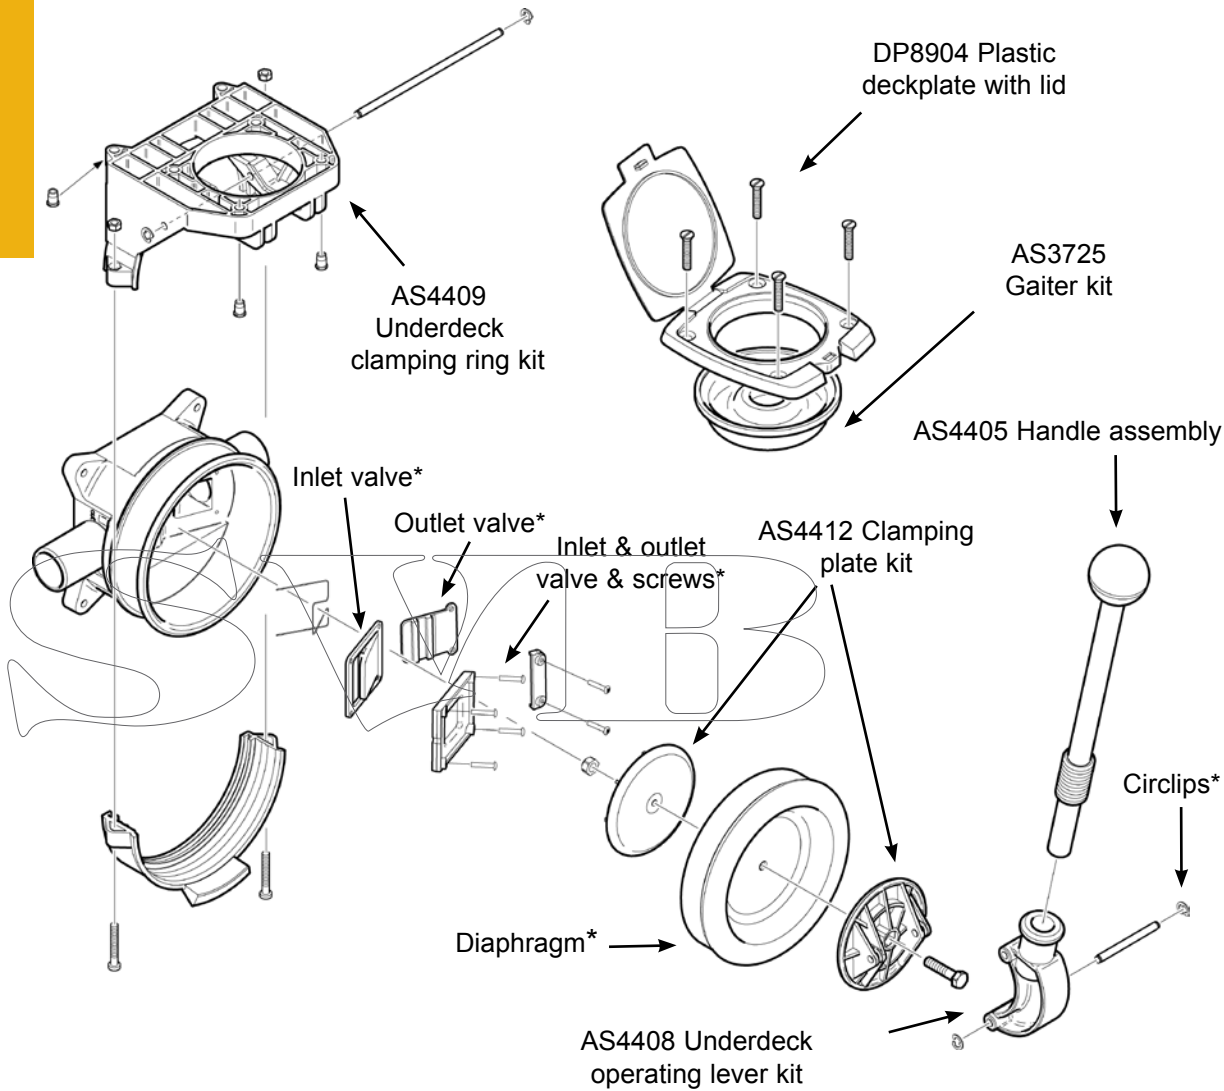

Service Kits (for On Deck/Bulkhead Model BP4402)

AK4400 Service Kit with Complete Set of Serviceable Parts for Gusher® Titan (Neoprene™)

Qty	Containing
4	Circlip
6	Screw
1	Outlet valve spring

1	Clamping nut
1	Outlet valve plate
1	Inlet valve plate
1	Outlet valve
1	Inlet valve
1	Diaphragm

AK4419 Service Kit with Complete Set of Serviceable Parts for Gusher® Titan (Nitrile®)

Qty	Containing
4	Circlip
6	Screw
1	Outlet valve spring
1	Clamping nut
1	Outlet valve plate
1	Inlet valve plate
1	Outlet valve
1	Inlet valve
1	Diaphragm

AS4412 Clamping Plates Kit

Qty	Containing		
1	Clamping bolt	1	Inner clamping plate
1	Clamping nut	4	Circlip
1	Outer clamping plate		

Manual Bilge Pumps

Gusher® Titan Underdeck

Underdeck: BP4410 - Powerful Lightweight Bilge and Waste Pump

Note* Contained in Service Kit AK4400 (Neoprene™) or AK4419 (Nitrile®)

Accessories

DP8904 Plastic Deckplate Kit

AS4405 Spare Handle

SB4222 Side Entry Strainer

SB5865 Top Entry Strainer

SF5425 1 1/2" Skin Fitting