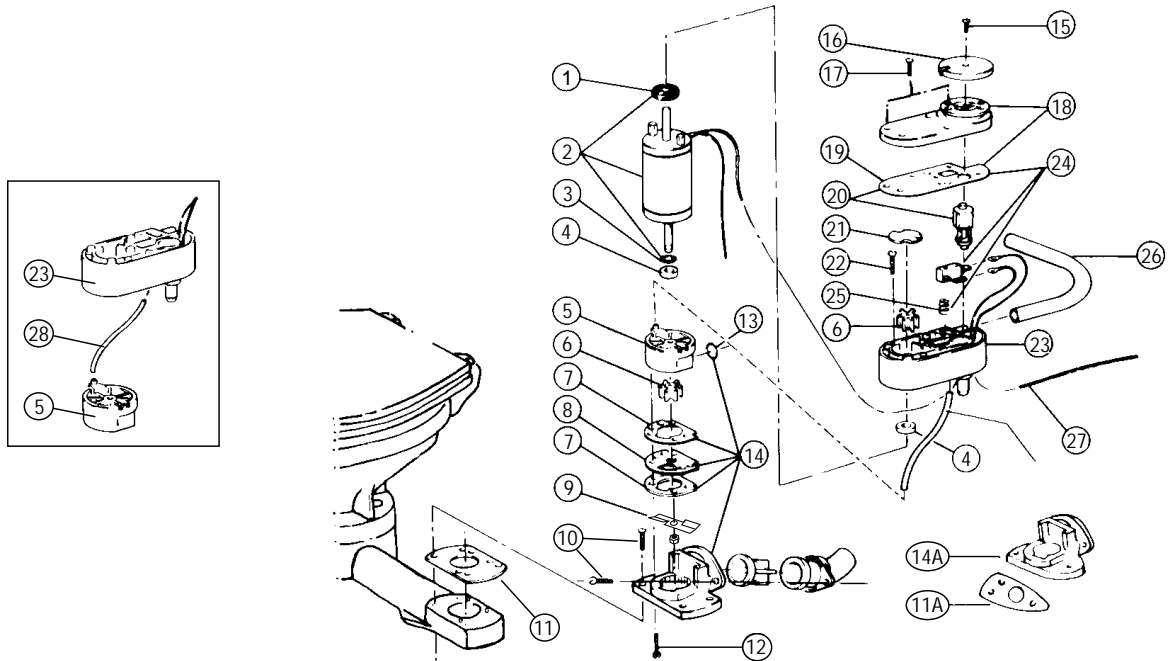

Service Kits and Parts for Toilets

MODEL 29100-SERIES

EXPLODED VIEW

REPAIR KITS AVAILABLE

KIT	PART NO.	DESCRIPTION
A	29101-0000	SERVICE KIT
B	29109-0000	HARDWARE KIT
C	29116-1000	WASTE & FLUSH PUMP HOUSING ASSYS.

PARTS LIST

KEY	DESCRIPTION	QTY. PER TOILET	PART NO.	QTY. PER REPAIR KIT		
				A	B	C
12	SCREW (Waste Pump)		4			4
13	O-RING	1	18753-0169	1		1
14	MACERATOR HOUSING	1	29071-1000			
14A	MAC. HOUSING (59128-Series)	1	18753-0172			
15	SCREW (Control Knob)	1		1	1	1
16	CONTROL KNOB	1	29077-1000			
17	SCREW (Flush Pump Cover)	7		1	7	1
18	FLUSH PUMP COVER ASSY.	1	29081-1000			
19	FLUSH PUMP GASKET (Cork)	1	29075-1000	1		1
20	CONTROL VALVE ASSY.	1	29083-1000			
21	WEARPLATE (Brass)	1	18753-0170		1	
22	SCREW (Flush Pump)	2		1	2	1
23	FLUSH PUMP HOUSING	1				1
24	SWITCH ASSY.	1	29103-1000	1		
25	SWITCH SPRING	1	18753-0171			1
26	HOSE (All Toilets)	1	29035-1000			
27	CABLE ASSY.	1				
28	BLEED TUBE	1	29019-1010	1		1

PARTS LIST

KEY	DESCRIPTION	QTY. PER TOILET	PART NO.	QTY. PER REPAIR KIT		
				A	B	C
1	SLINGER (Large)	1				
2	MOTOR ASSEMBLY 12 V	1	29108-0120			
	24 V	1	29108-0240			
3	SLINGER (Small)	1		1		
4	SEAL	2	18753-0166	2		2
5	WASTE PUMP BODY	1				1
6	IMPELLER	2	6303-0003	2		
7	GASKET (Paper)	2	18753-0167	2	2	2
8	WEARPLATE (Stainless Steel)	1	18753-0168		1	
9	CHOPPER + LOCK NUT	1	37056-1000			
10	MOUNTING SCREW	-		1		1
11	BASE GASKET (Rubber)	1	29072-1000			
11A	BASE GASKET (59128-Series)	1	18753-0173			